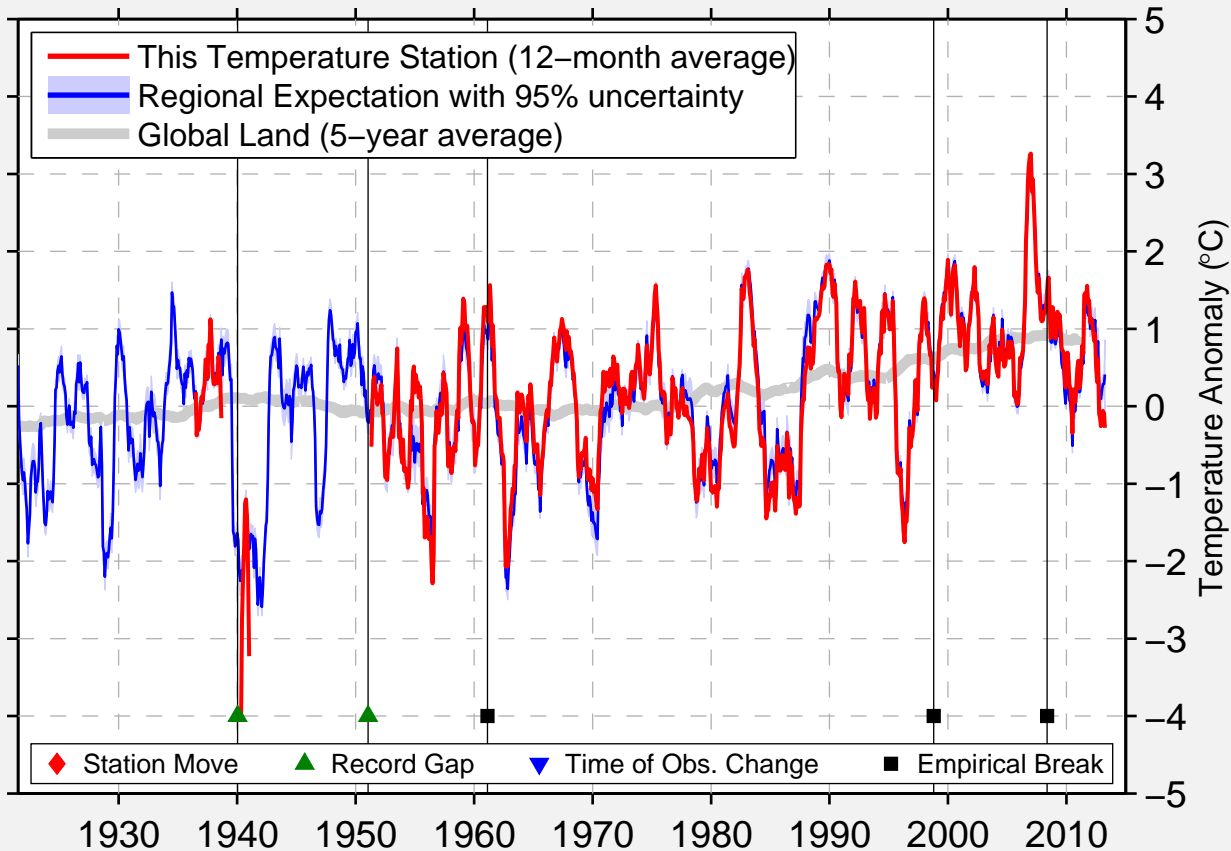

ZIELONA GORA

51.932 N, 15.529 E (Poland)

Data Quality Controlled and Aligned at Breakpoints

Berkeley Earth