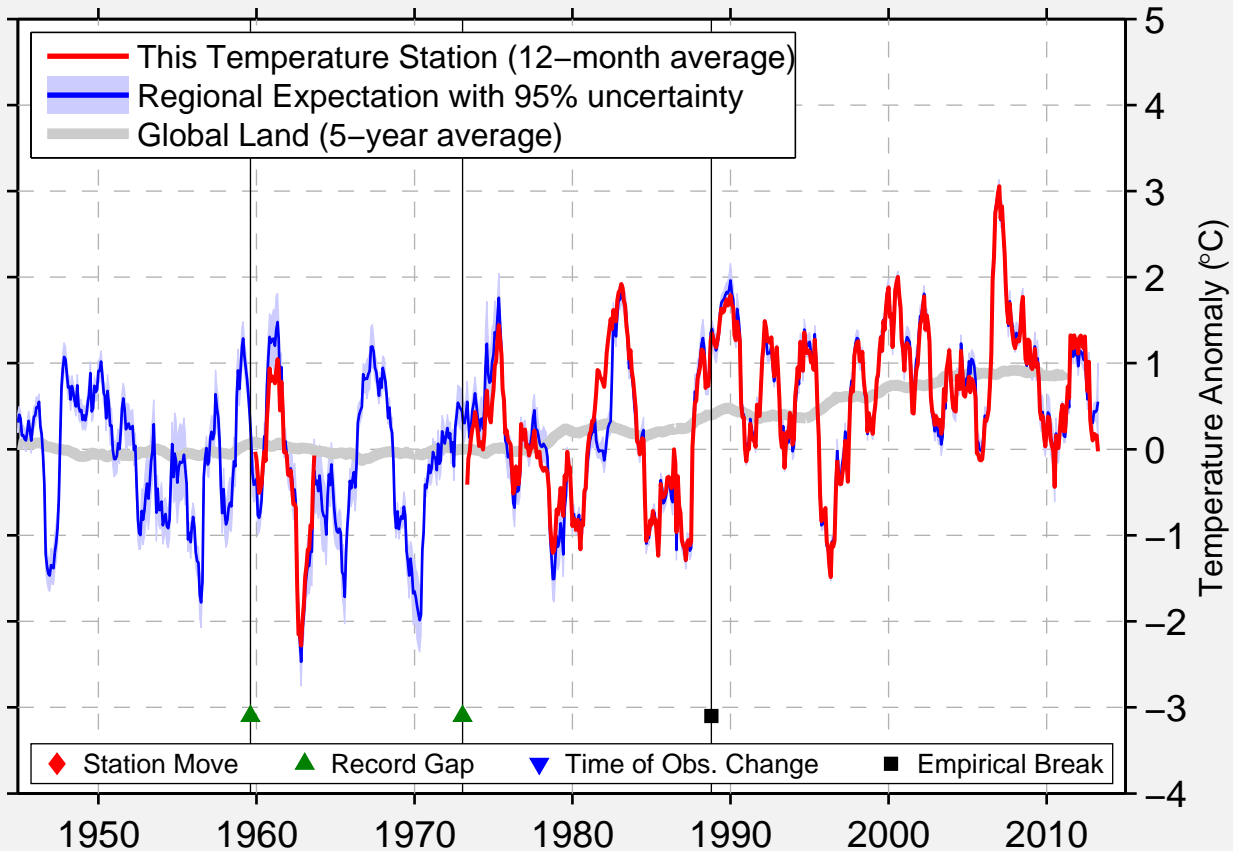

KALISZ

51.783 N, 18.083 E (Poland)

Data Quality Controlled and Aligned at Breakpoints

Berkeley Earth