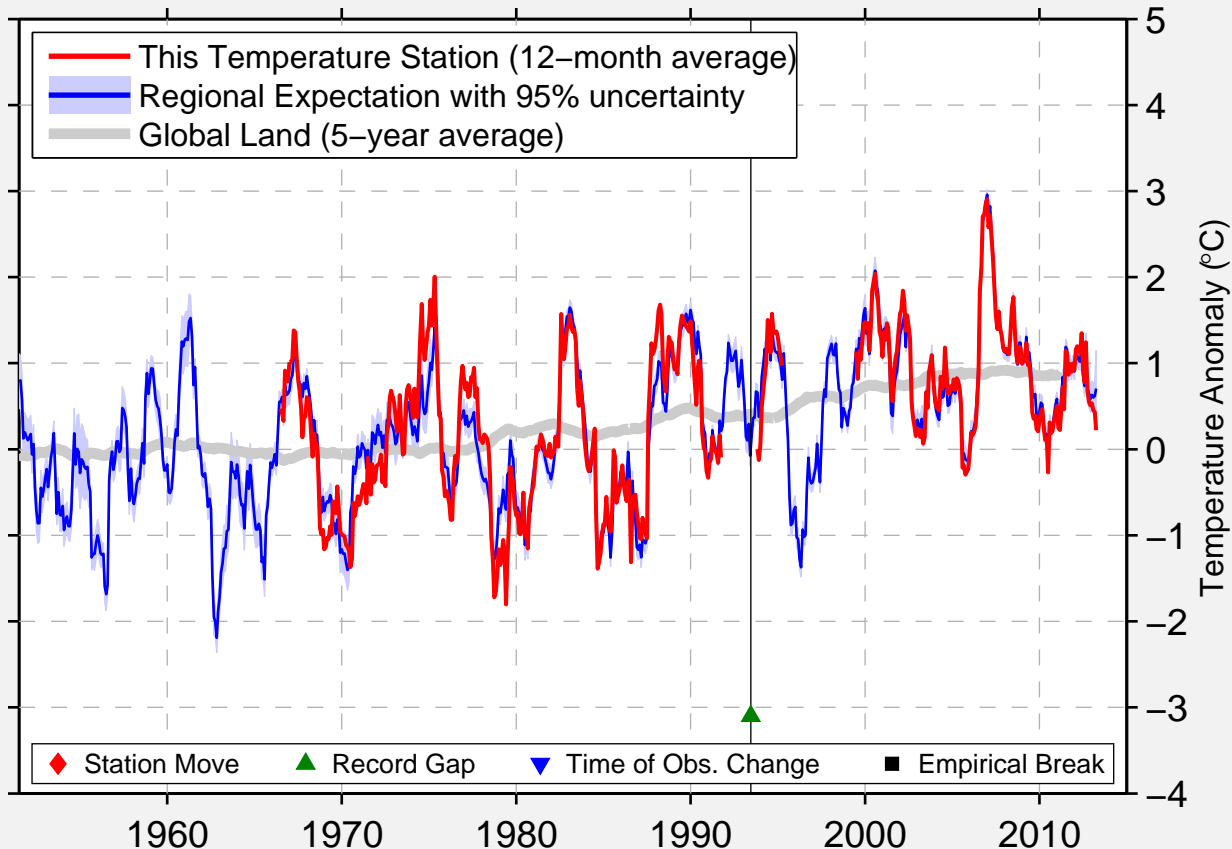

SULEJOW

51.351 N, 19.867 E (Poland)

Data Quality Controlled and Aligned at Breakpoints

Berkeley Earth