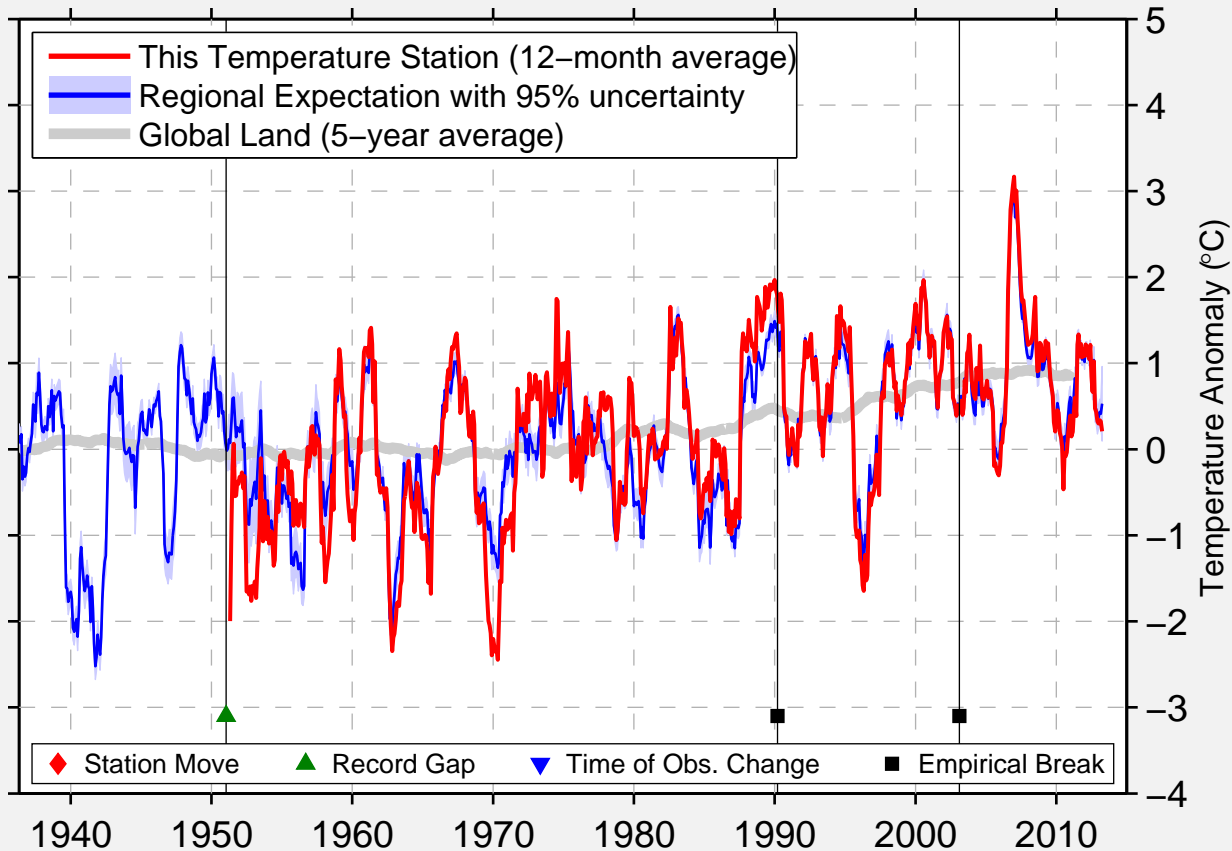

JELENIĄ GORA

50.900 N, 15.789 E (Poland)

Data Quality Controlled and Aligned at Breakpoints

Berkeley Earth