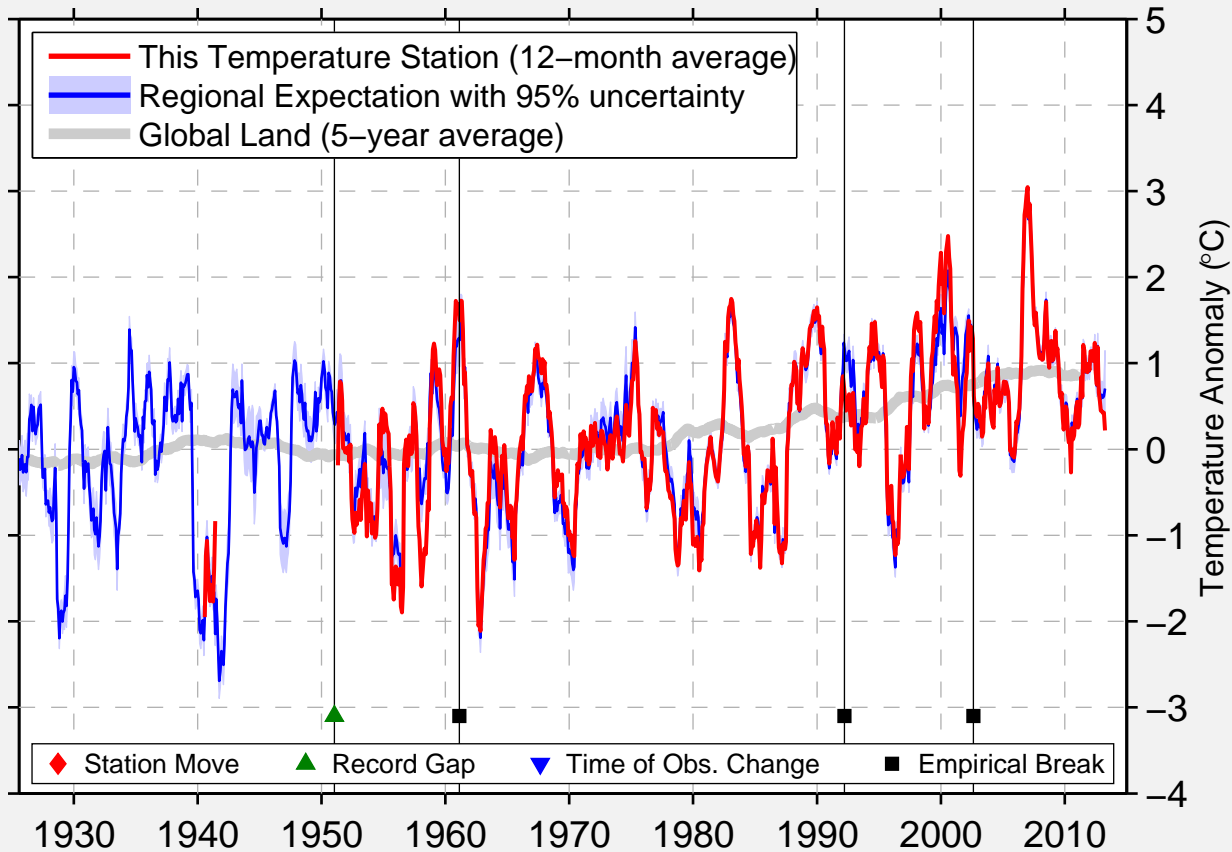

CZESTOCHOWA

50.815 N, 19.096 E (Poland)

Data Quality Controlled and Aligned at Breakpoints

Berkeley Earth