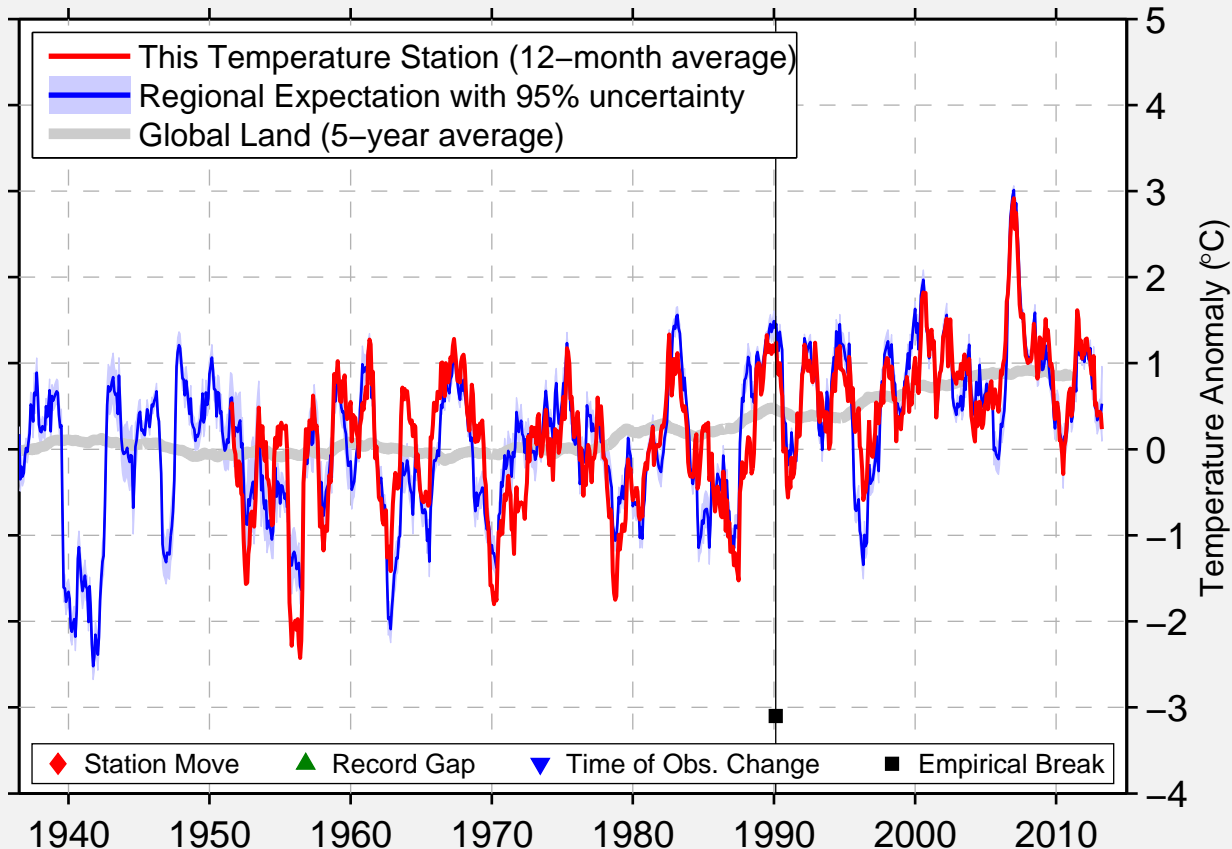

SNIEZKA

50.734 N, 15.736 E (Poland)

Data Quality Controlled and Aligned at Breakpoints

Berkeley Earth