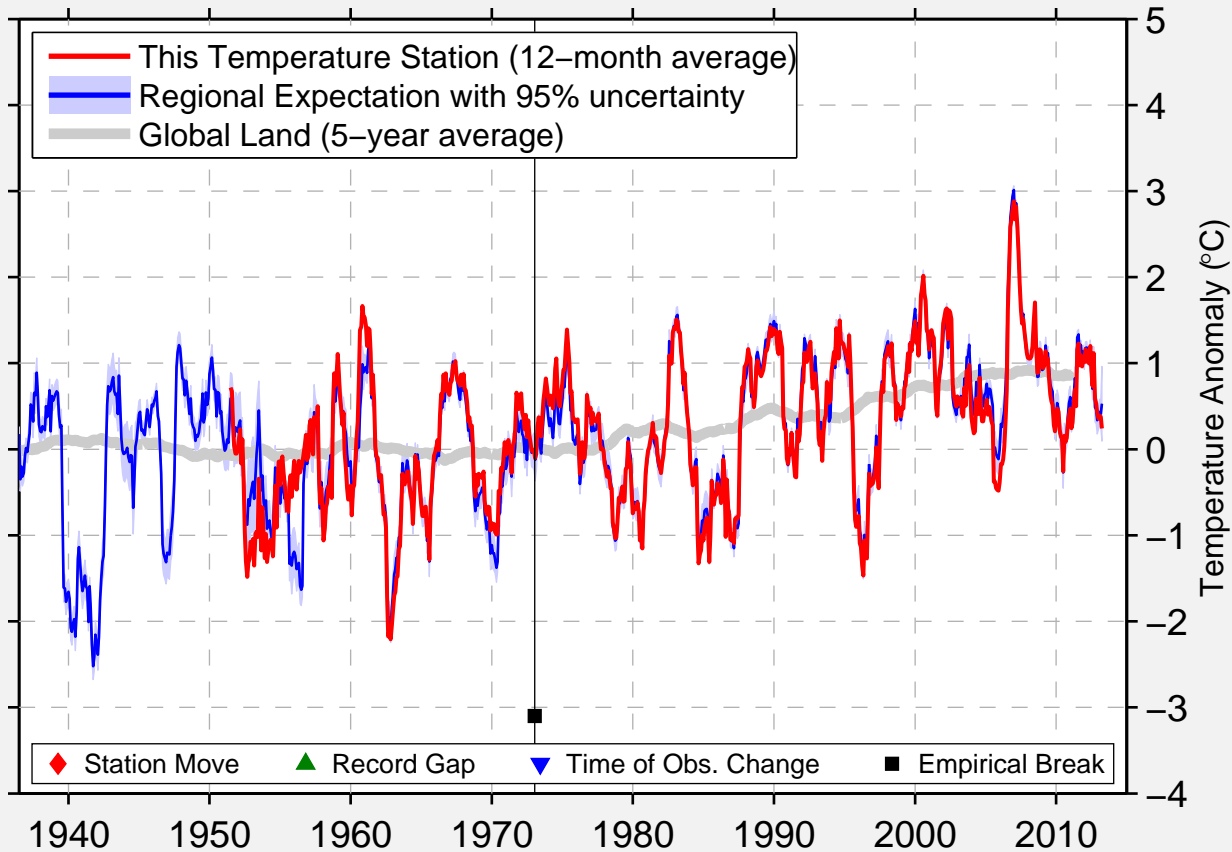

KLODZKO

50.400 N, 16.682 E (Poland)

Data Quality Controlled and Aligned at Breakpoints

Berkeley Earth