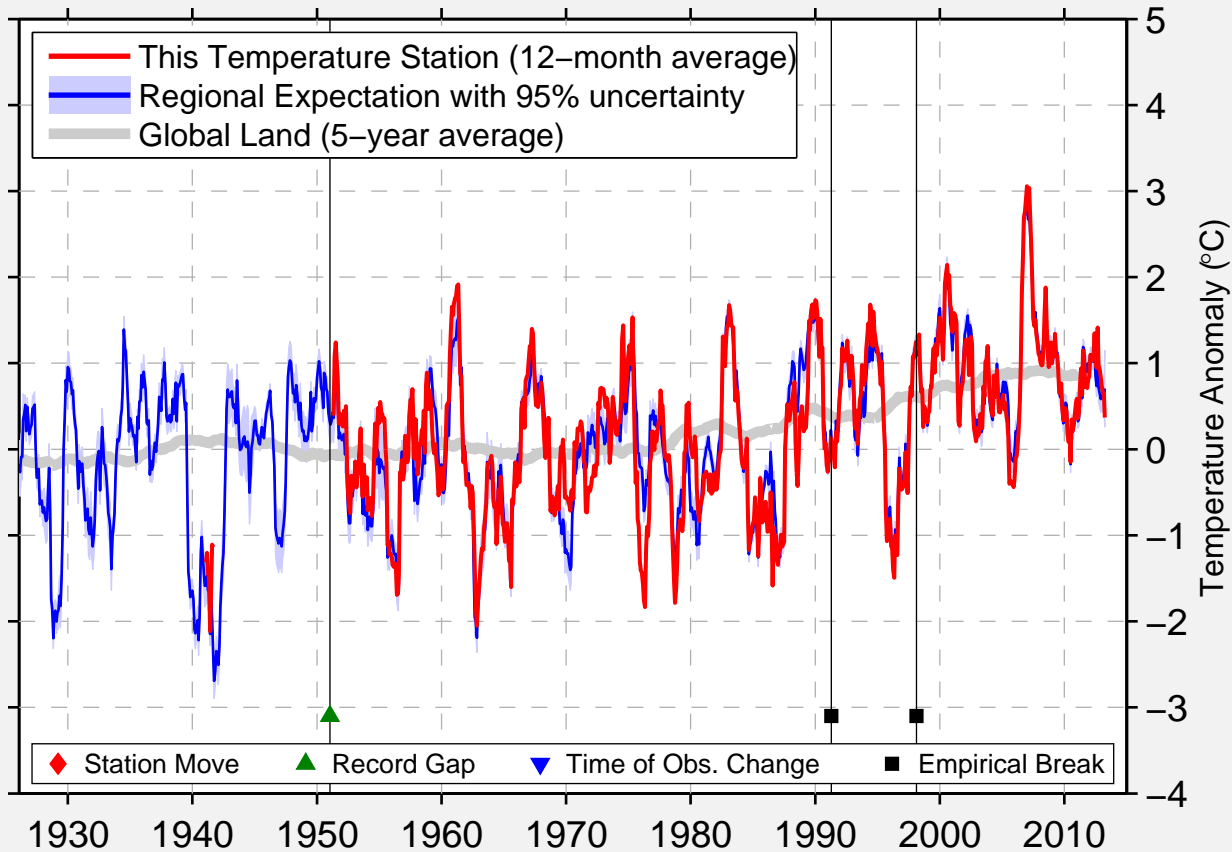

# BIELSKO-BIALA

49.808 N, 19.001 E (Poland)

Data Quality Controlled and Aligned at Breakpoints

Berkeley Earth