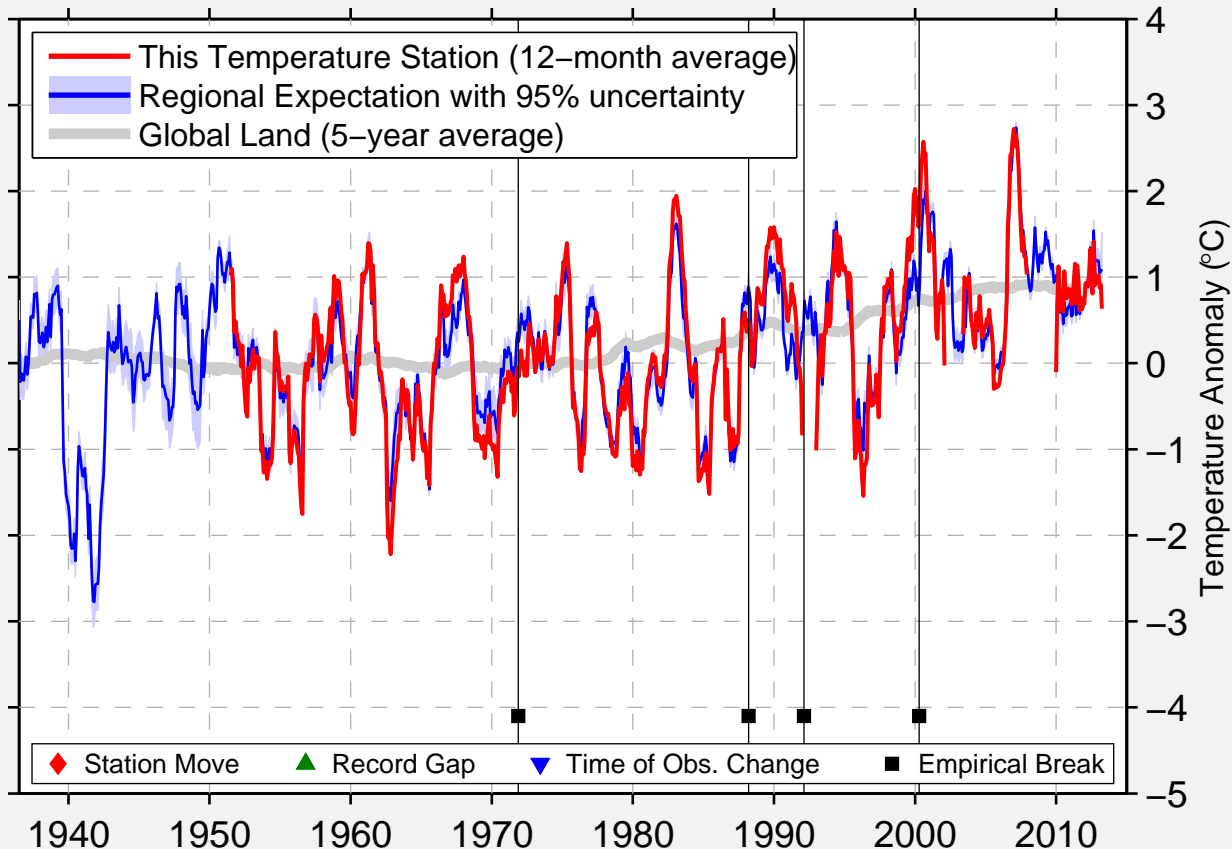

PRZEMYSŁ

49.802 N, 22.769 E (Poland)

Data Quality Controlled and Aligned at Breakpoints

Berkeley Earth