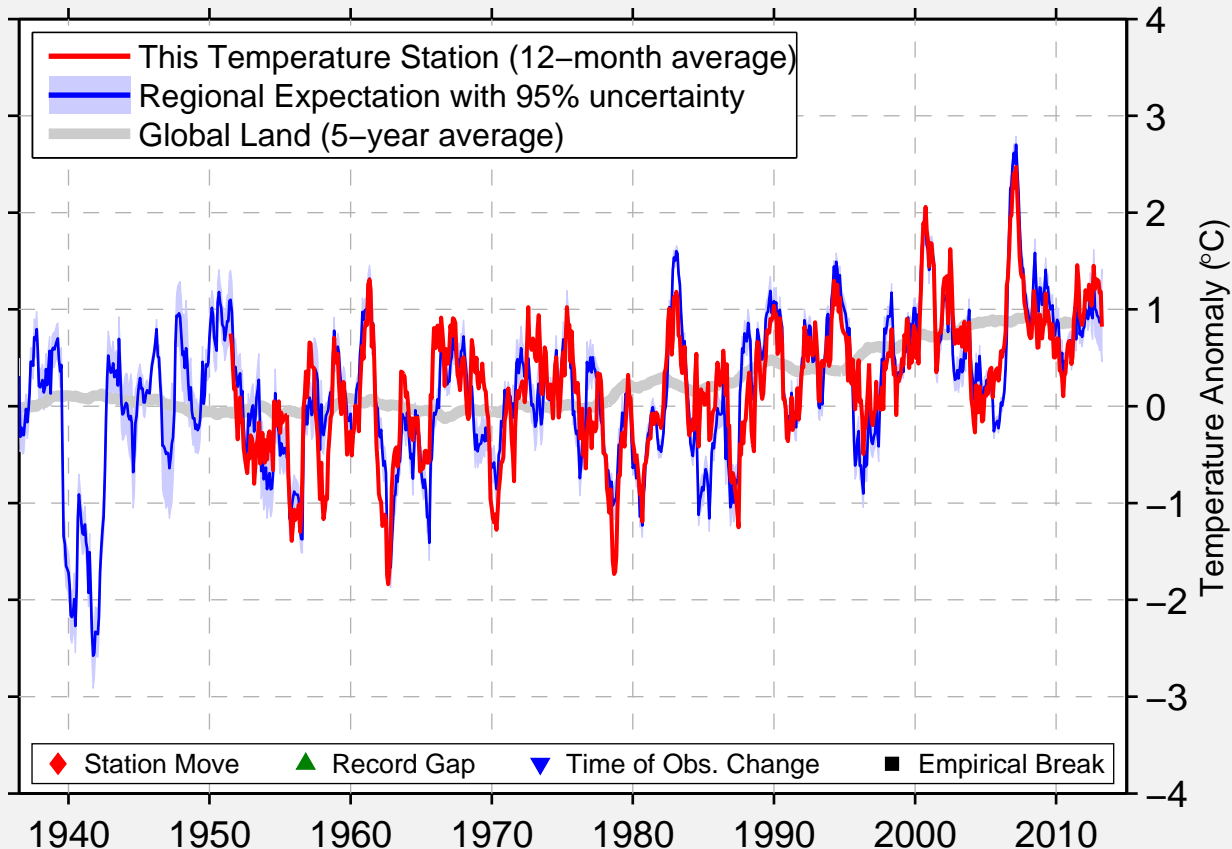

KASPROWY WIERCH

49.233 N, 19.983 E (Poland)

Data Quality Controlled and Aligned at Breakpoints

Berkeley Earth