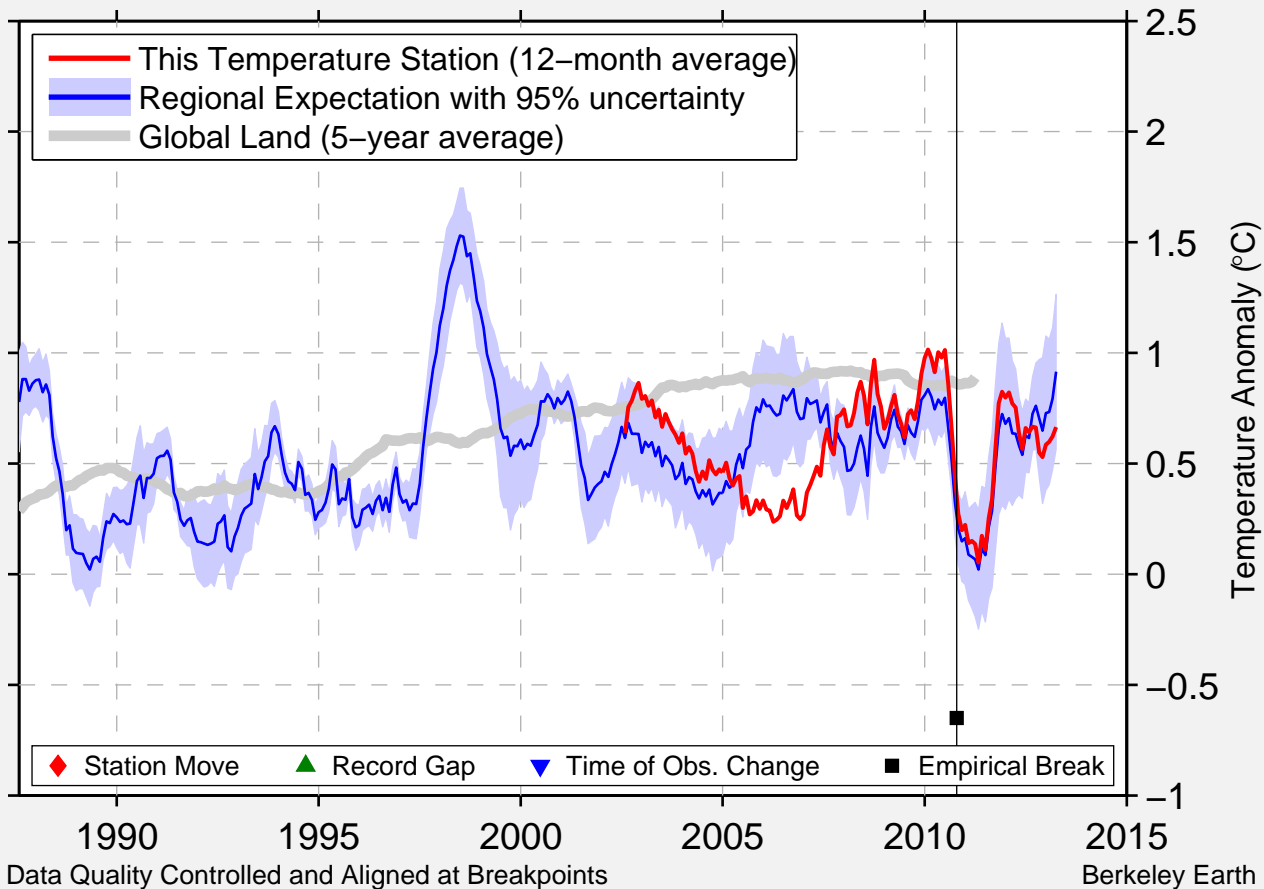

BASCO RADAR

20.430 N, 121.969 E (Philippines)

Data Quality Controlled and Aligned at Breakpoints

Berkeley Earth