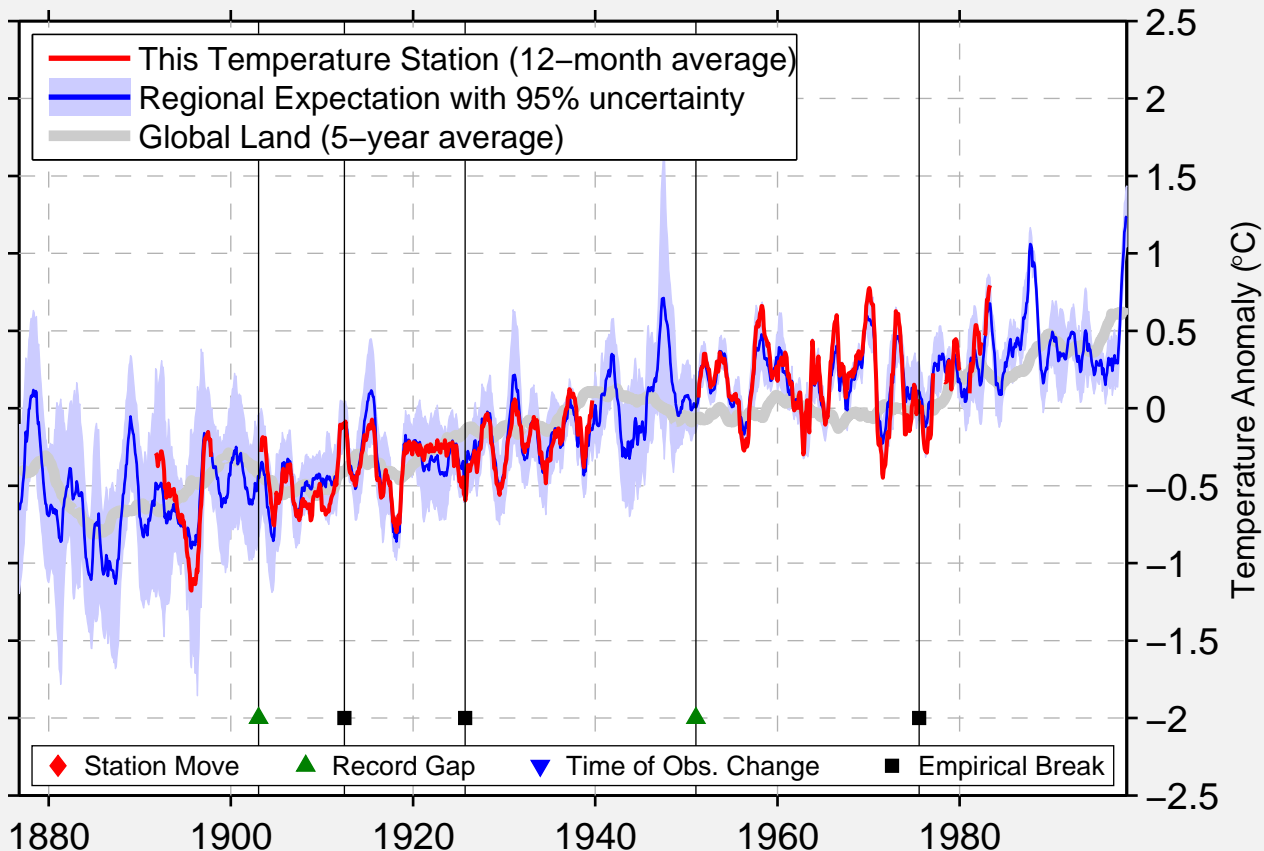

# CEBU PHILIPPINES C

10.333 N, 123.900 E (Philippines)

Data Quality Controlled and Aligned at Breakpoints

Berkeley Earth