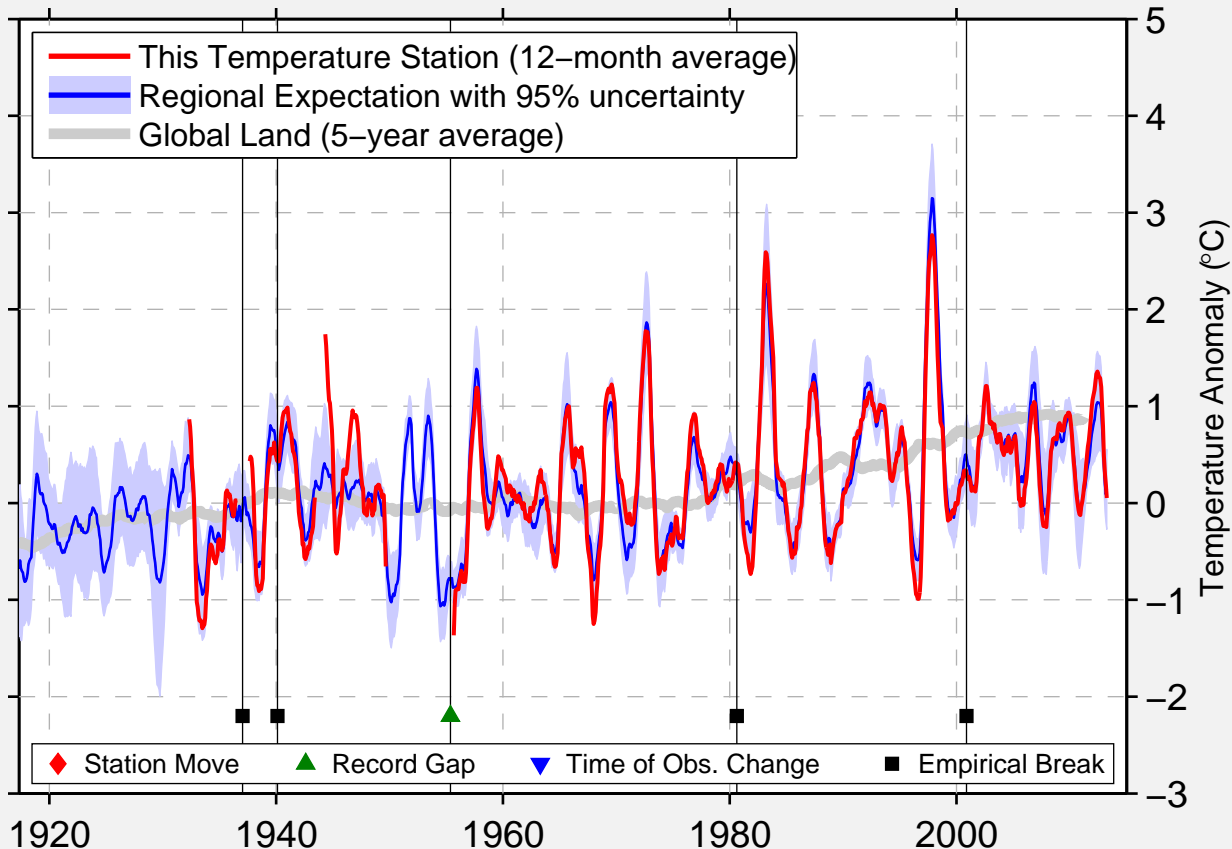

# PIURA

5.190 S, 80.605 W (Peru)

Data Quality Controlled and Aligned at Breakpoints

Berkeley Earth