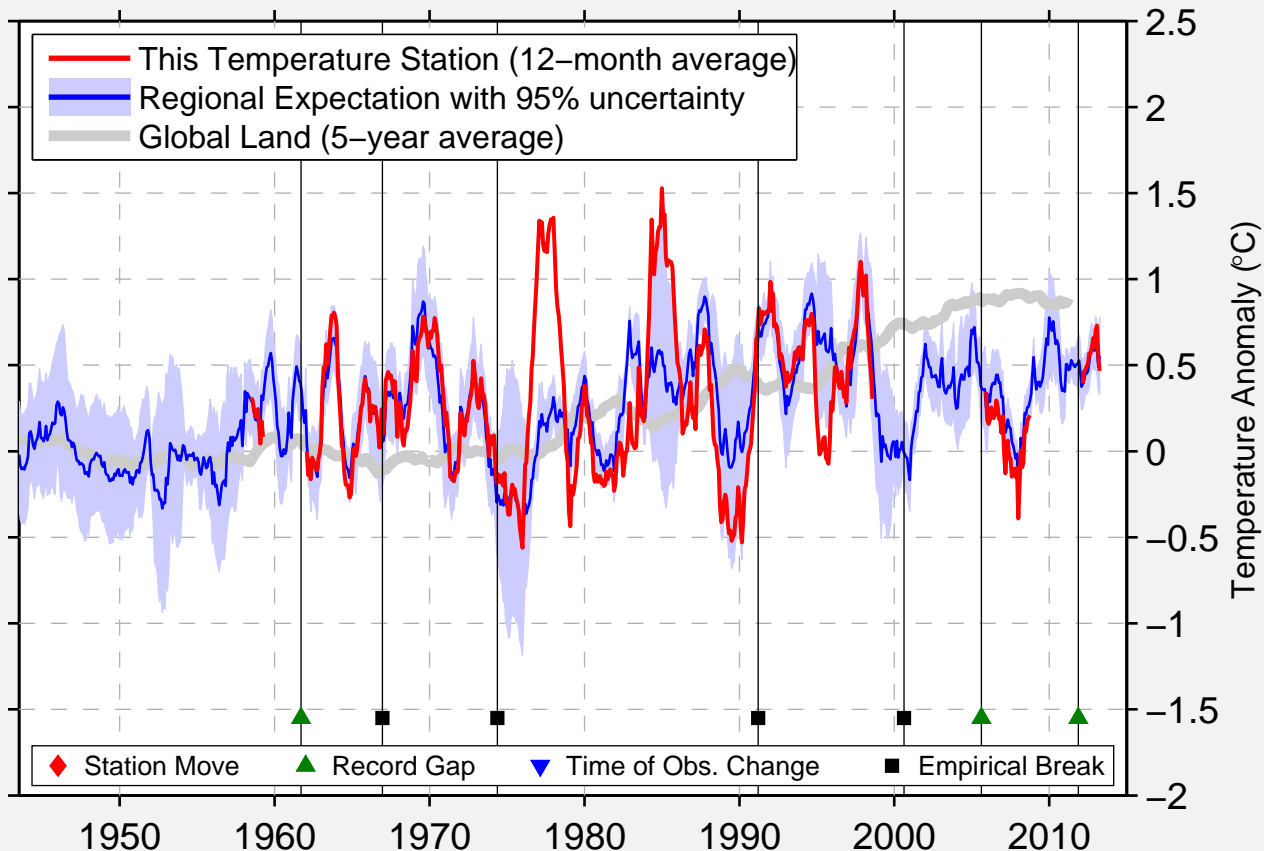

PUERTO MALDONADO

12.617 S, 69.206 W (Peru)

Data Quality Controlled and Aligned at Breakpoints

Berkeley Earth