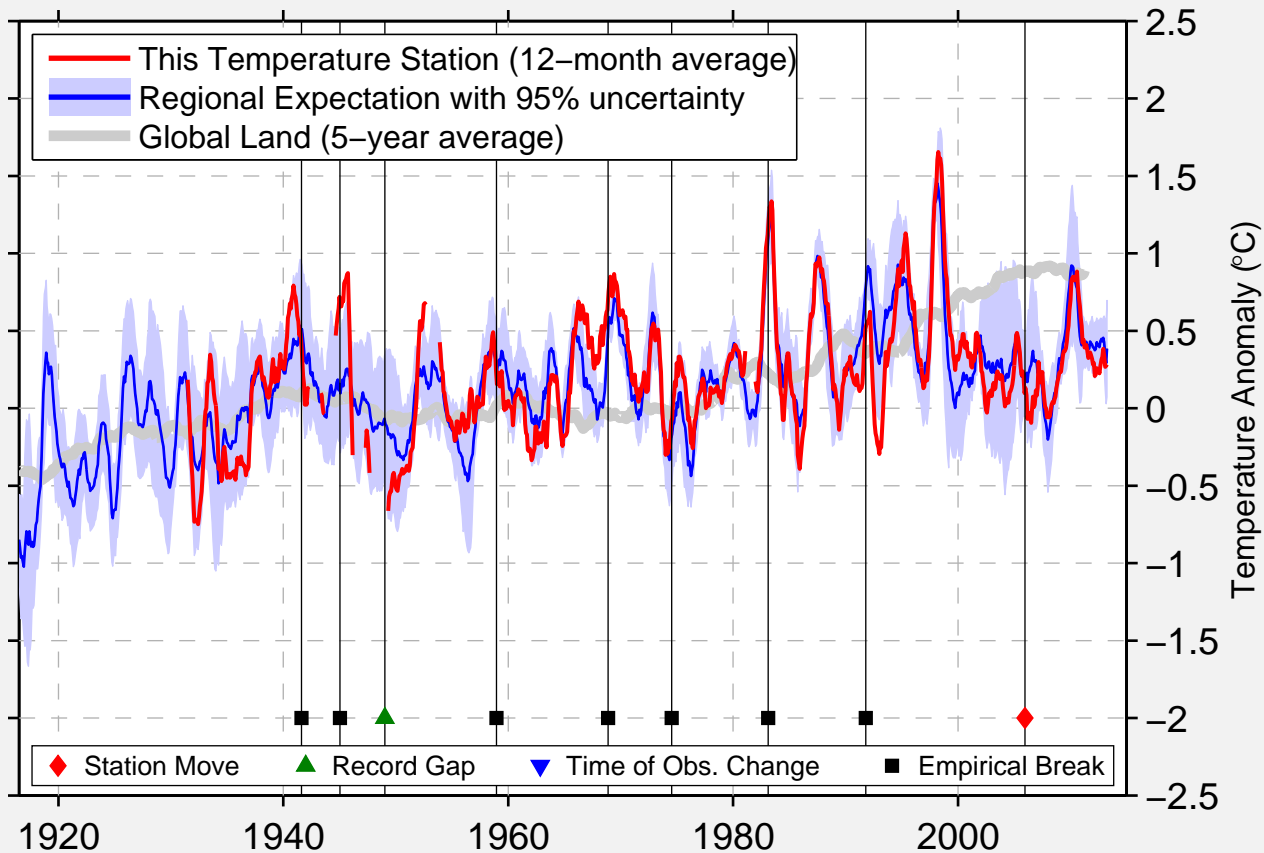

# CUZCO (KAYRA)

13.607 S, 71.985 W (Peru)

Data Quality Controlled and Aligned at Breakpoints

Berkeley Earth