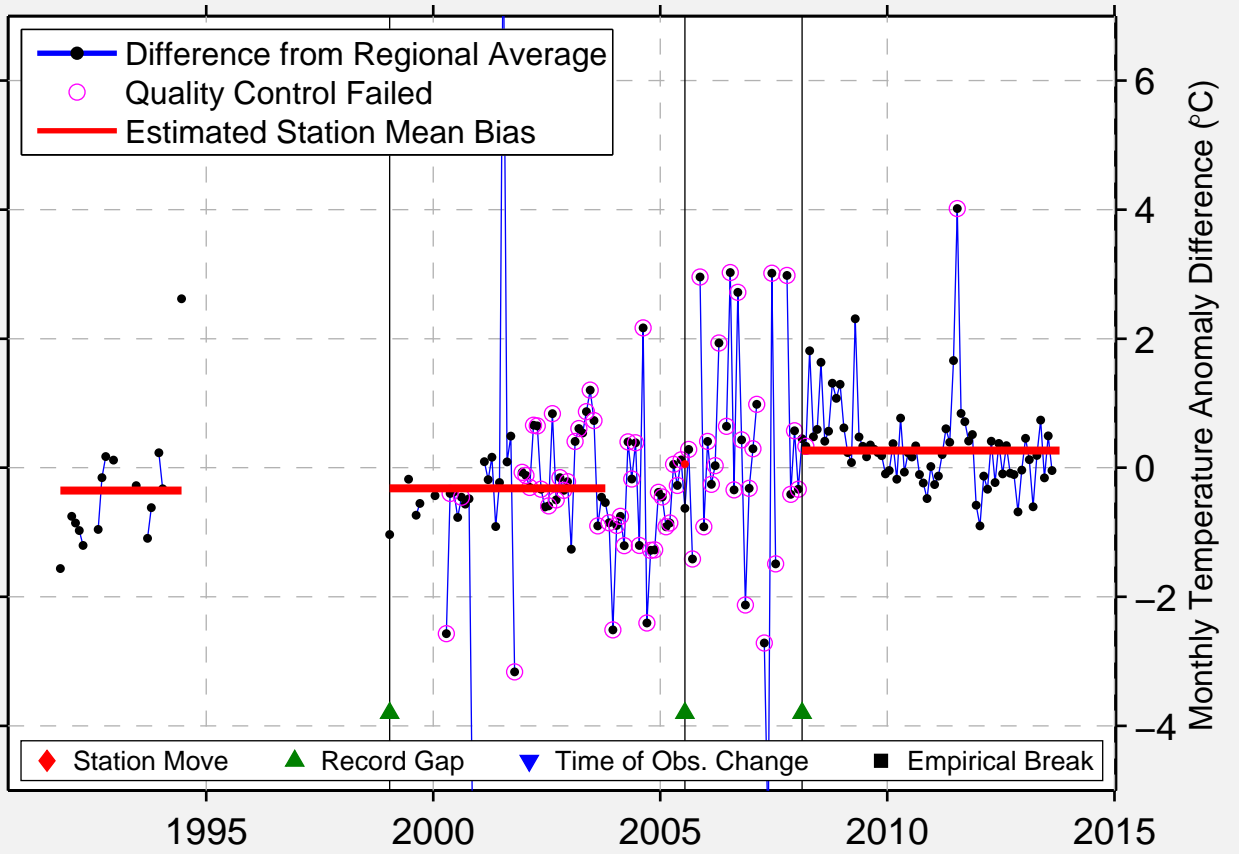

CAAZAPA

PARAGUA

Difference of Station Temperature Data from Regional Average

● Difference from Regional Average
○ Quality Control Failed
— Estimated Station Mean Bias

◆ Station Move ▲ Record Gap ▼ Time of Obs. Change ■ Empirical Break