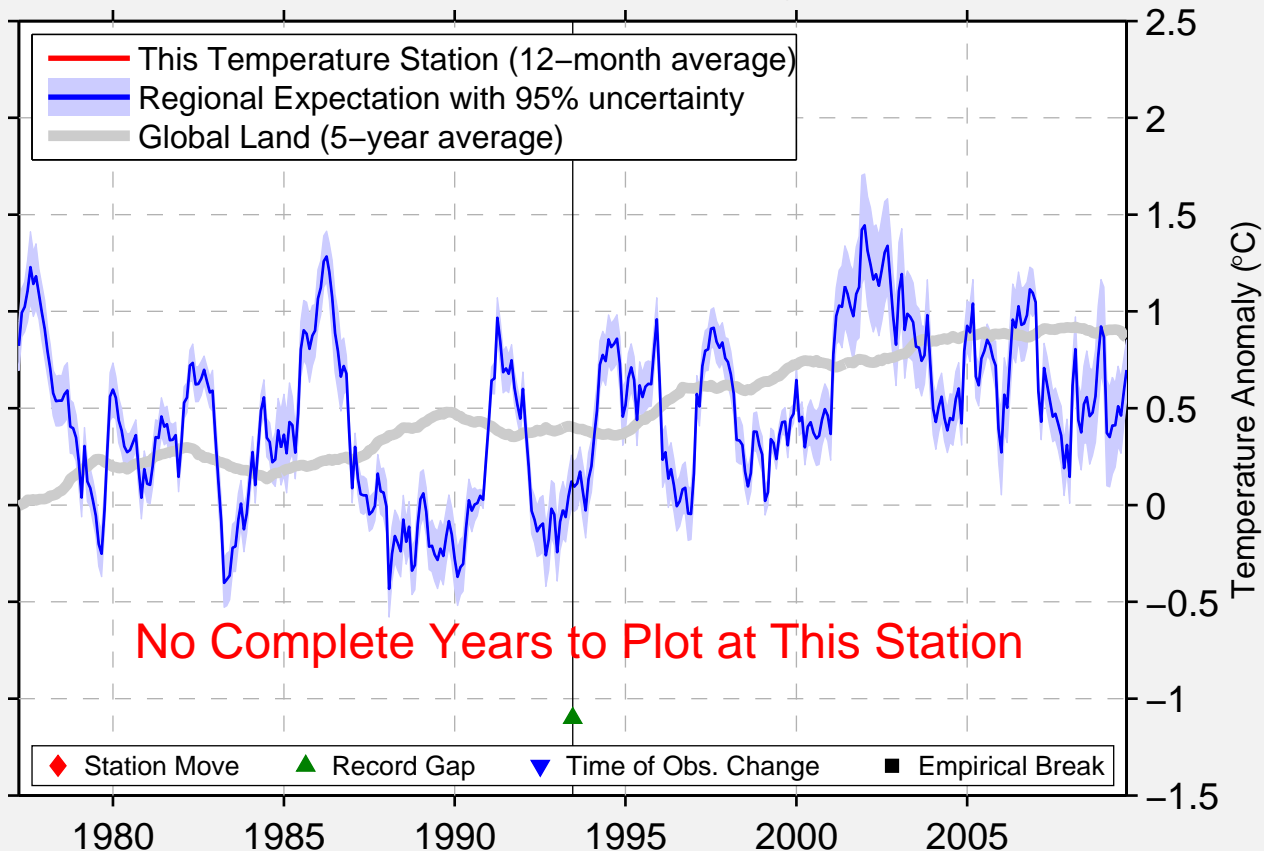

CAP. MIRANDA

27.283 S, 55.817 W (Paraguay)

No Complete Years to Plot at This Station