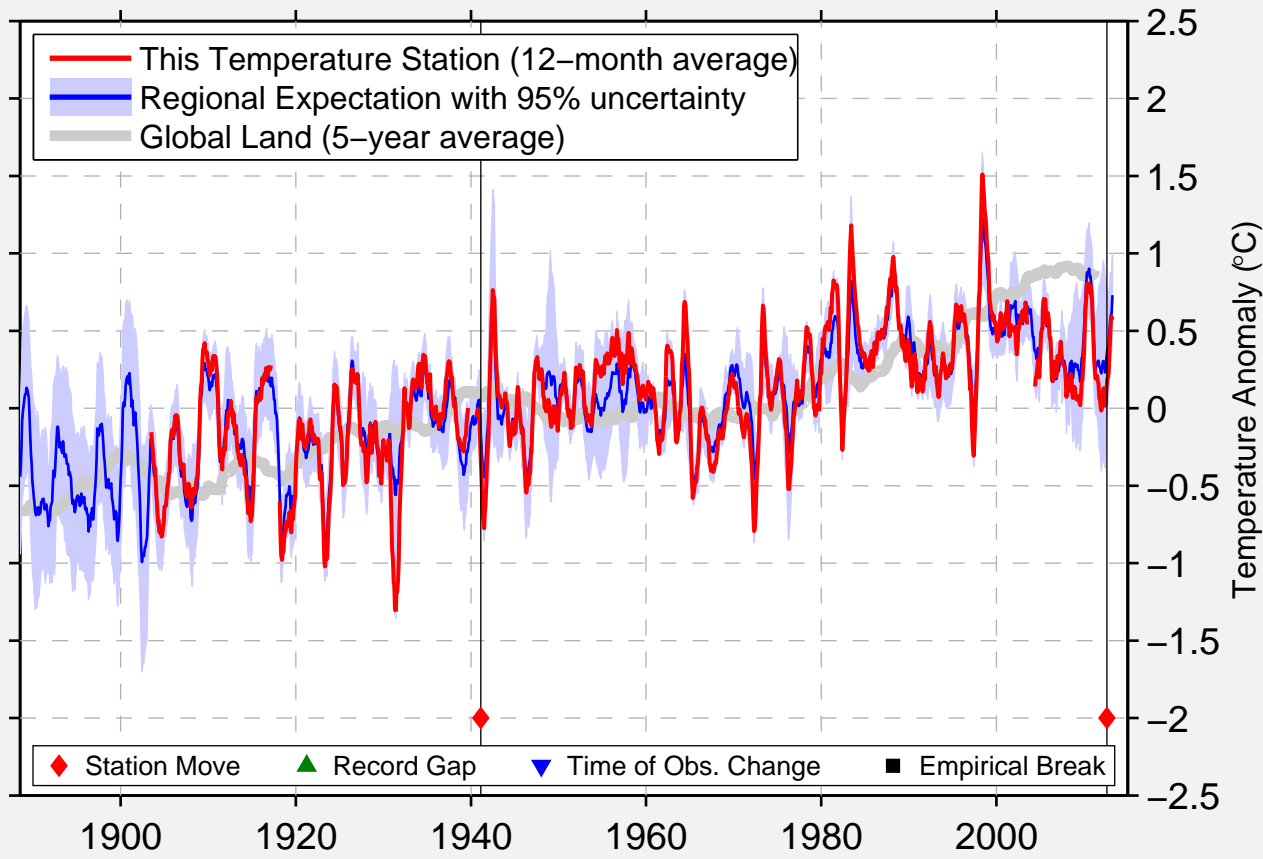

# PORT MORESBY AP FROM 660060

9.408 S, 147.217 E (Papua New Guinea)

Data Quality Controlled and Aligned at Breakpoints

Berkeley Earth