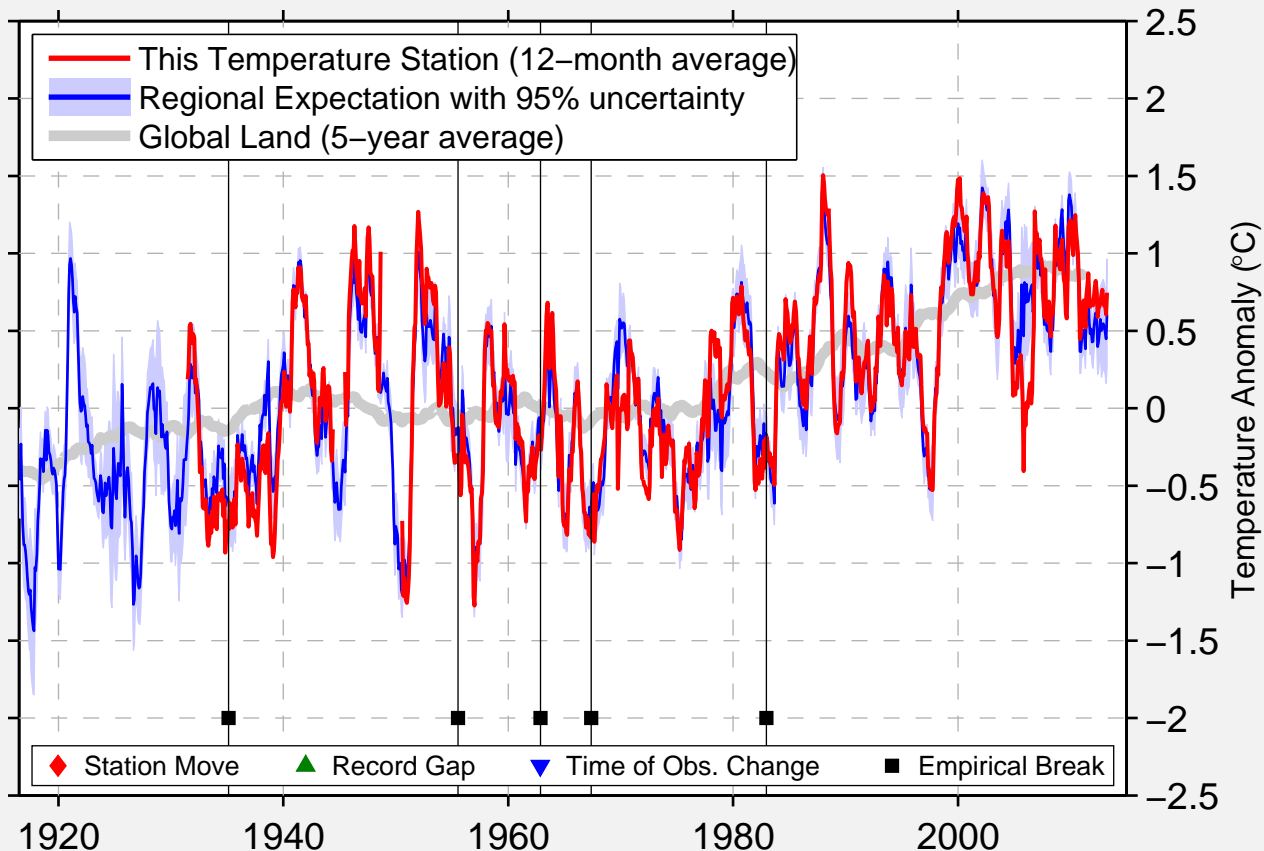

# MULTAN(PBO)

30.200 N, 71.433 E (Pakistan)

Data Quality Controlled and Aligned at Breakpoints

Berkeley Earth