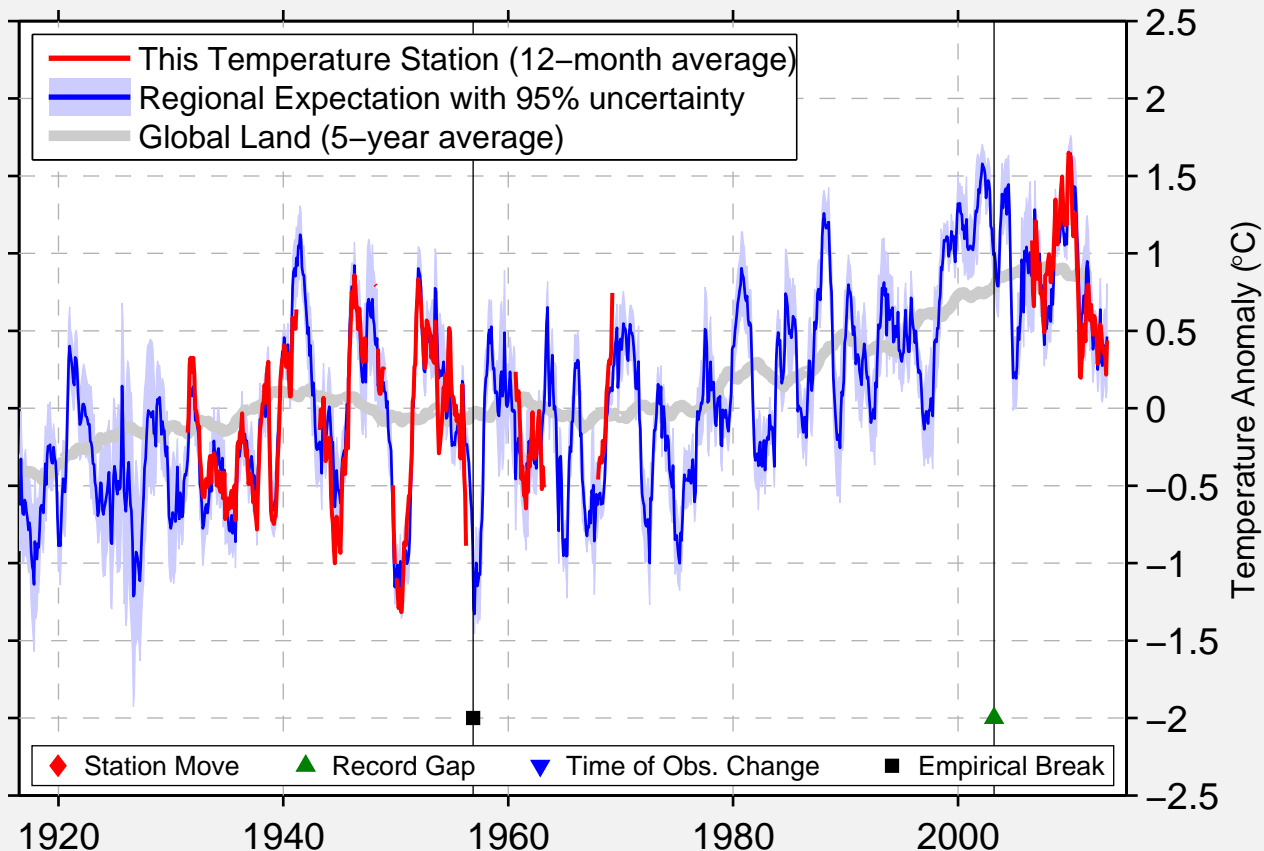

SIBI

29.550 N, 67.883 E (Pakistan)

Data Quality Controlled and Aligned at Breakpoints

Berkeley Earth