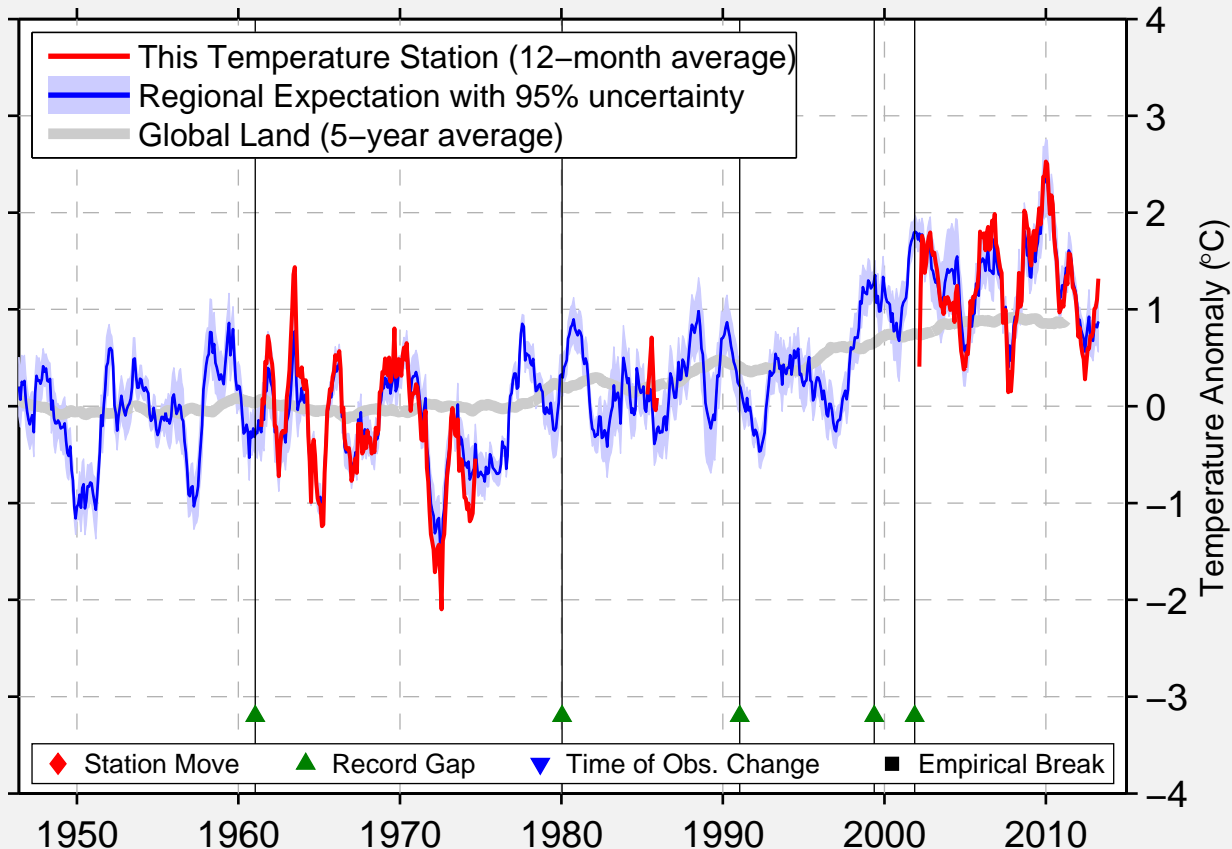

NOKKUNDI

28.817 N, 62.750 E (Pakistan)

Data Quality Controlled and Aligned at Breakpoints

Berkeley Earth