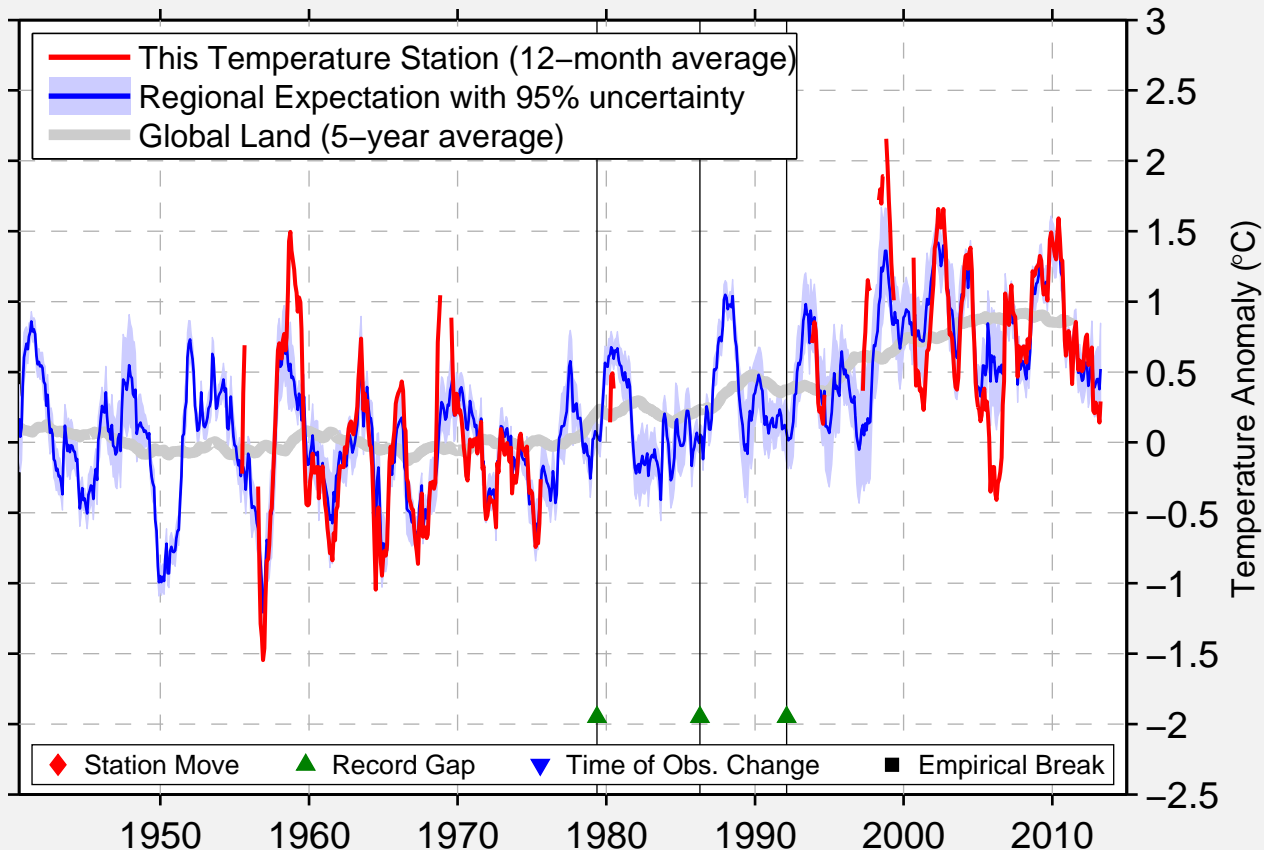

# NAWABSHAH

26.250 N, 68.367 E (Pakistan)

Data Quality Controlled and Aligned at Breakpoints

Berkeley Earth