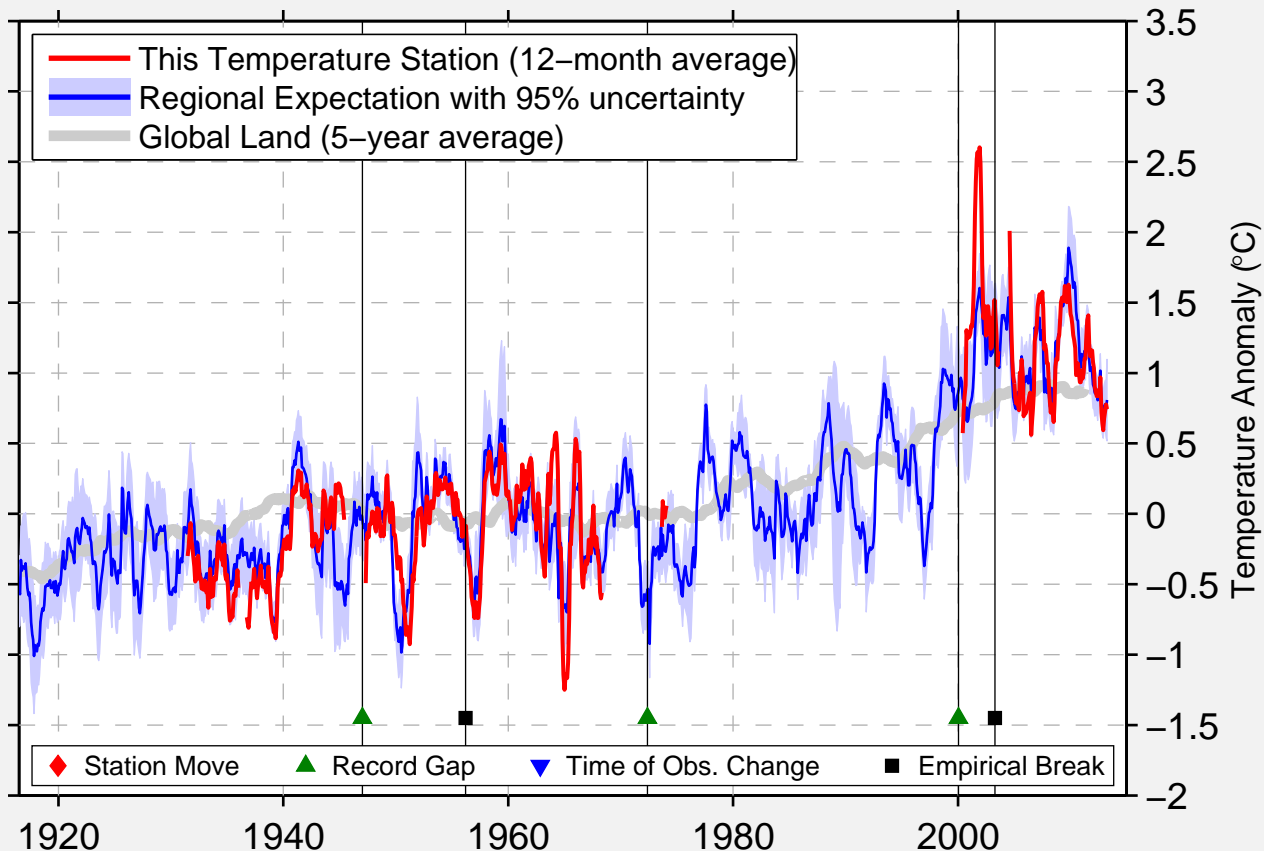

PASNI

25.267 N, 63.483 E (Pakistan)

Data Quality Controlled and Aligned at Breakpoints

Berkeley Earth