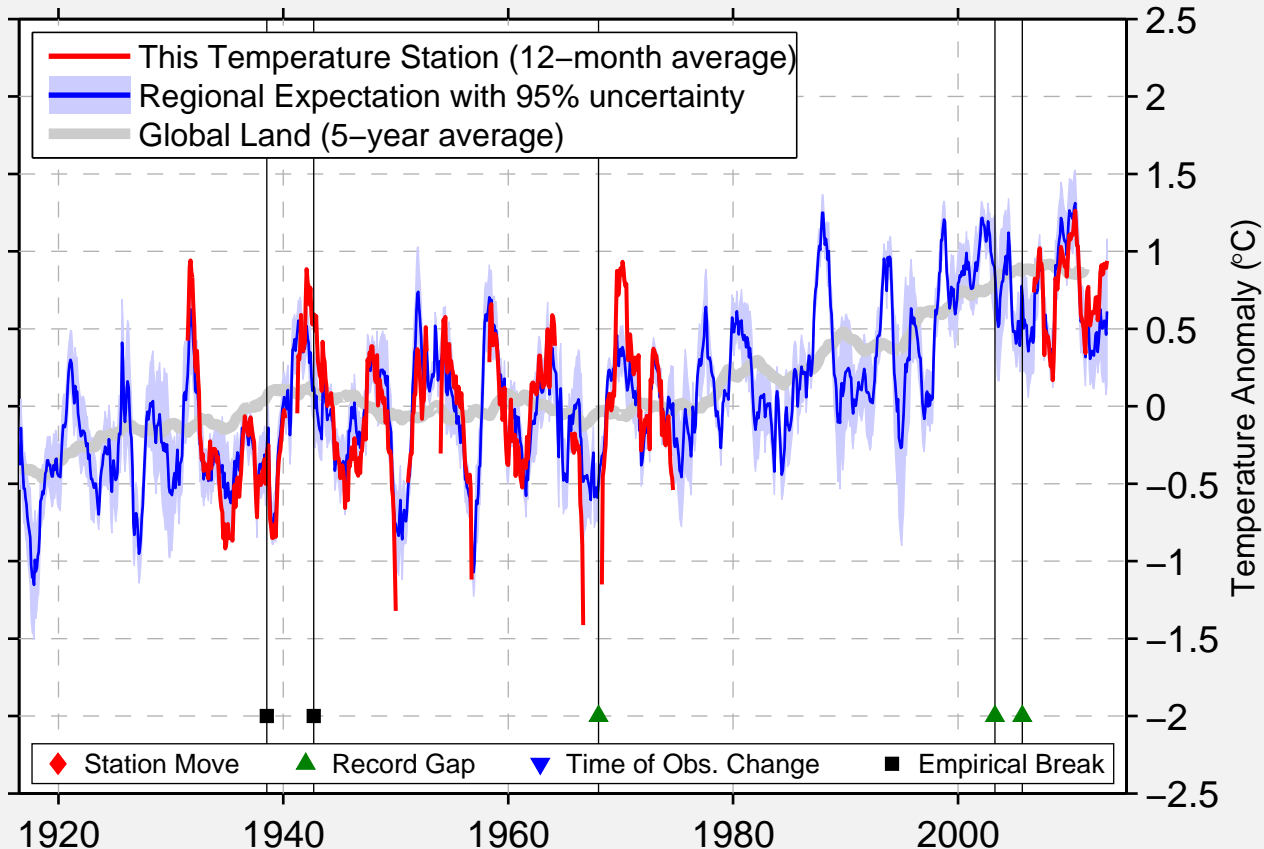

BADIN

24.633 N, 68.900 E (Pakistan)

Data Quality Controlled and Aligned at Breakpoints

Berkeley Earth