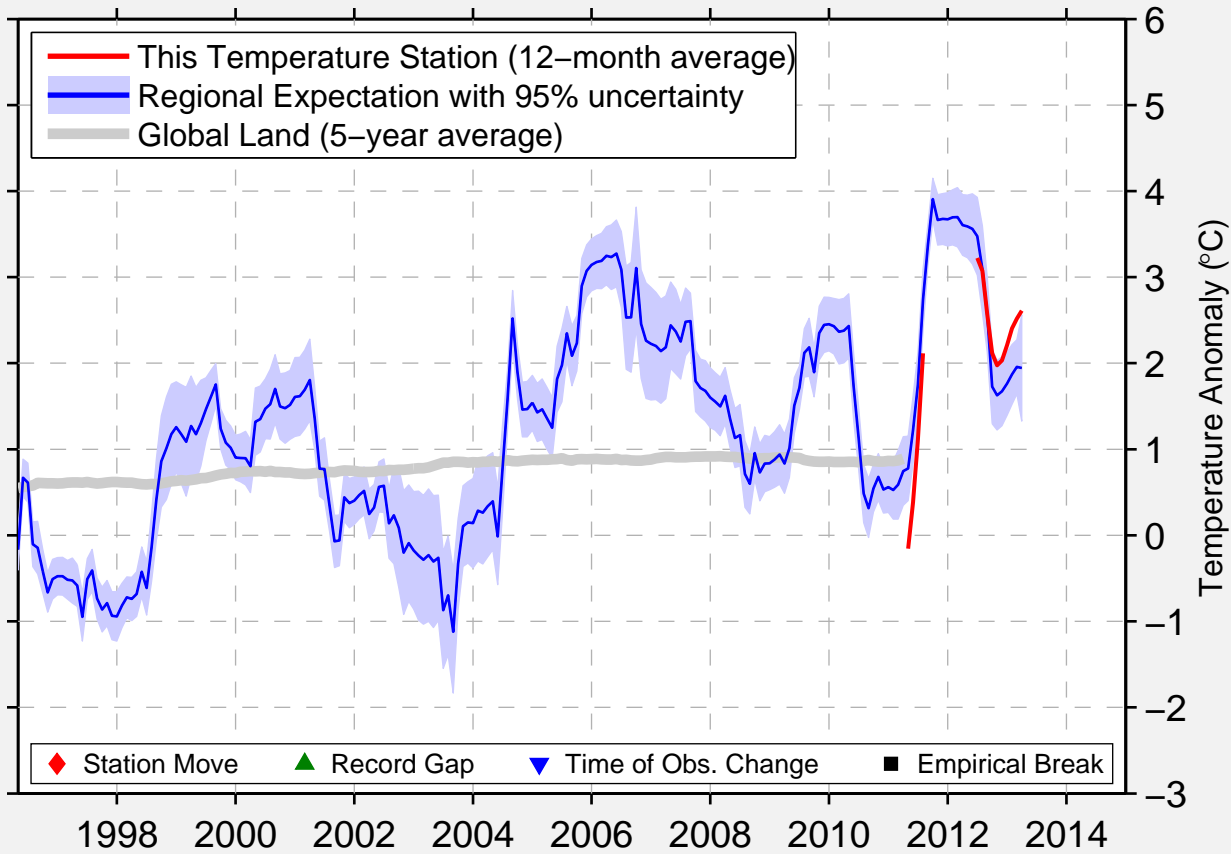

EDGEOYA

78.250 N, 22.803 E (Norway)

Data Quality Controlled and Aligned at Breakpoints

Berkeley Earth