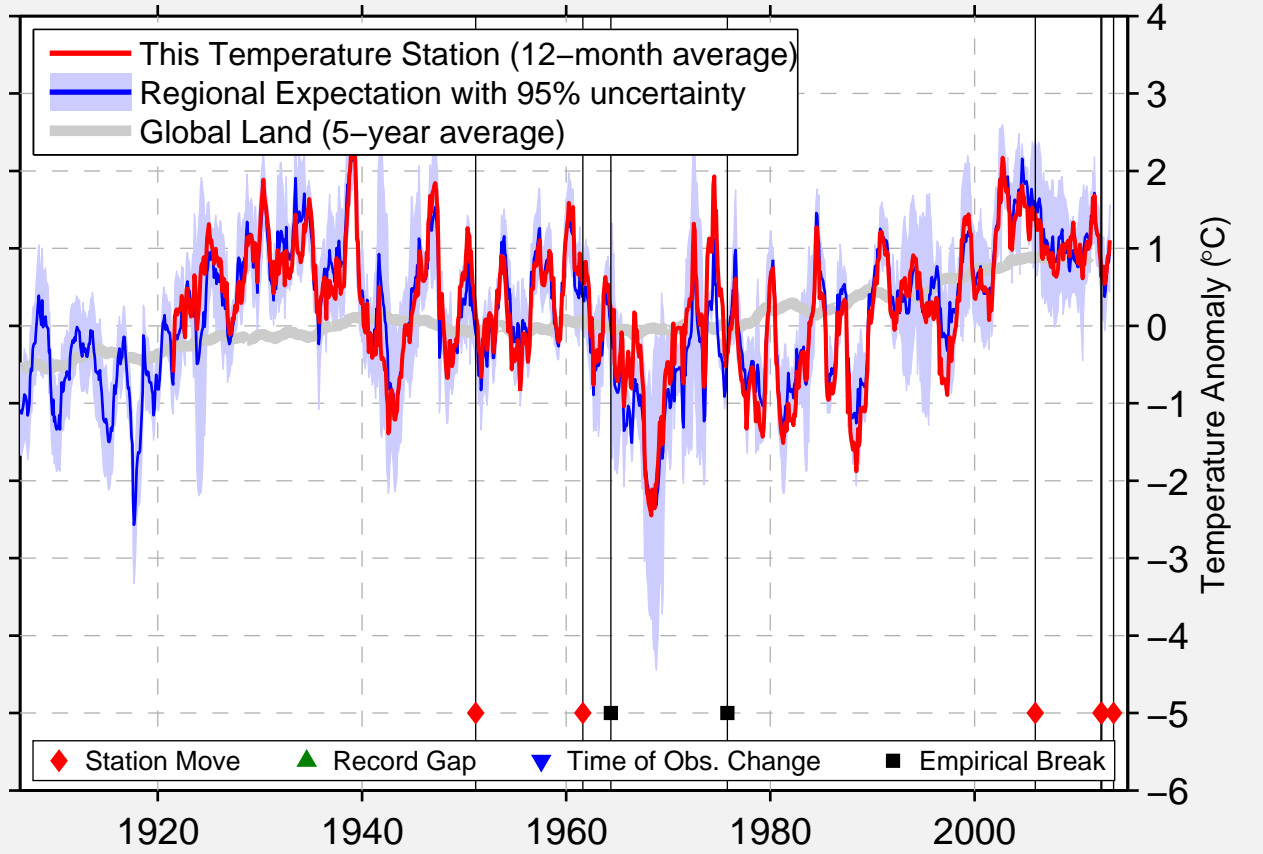

JAN MAYEN /JAN

70.924 N, 8.687 W (Norway)

Data Quality Controlled and Aligned at Breakpoints

Berkeley Earth