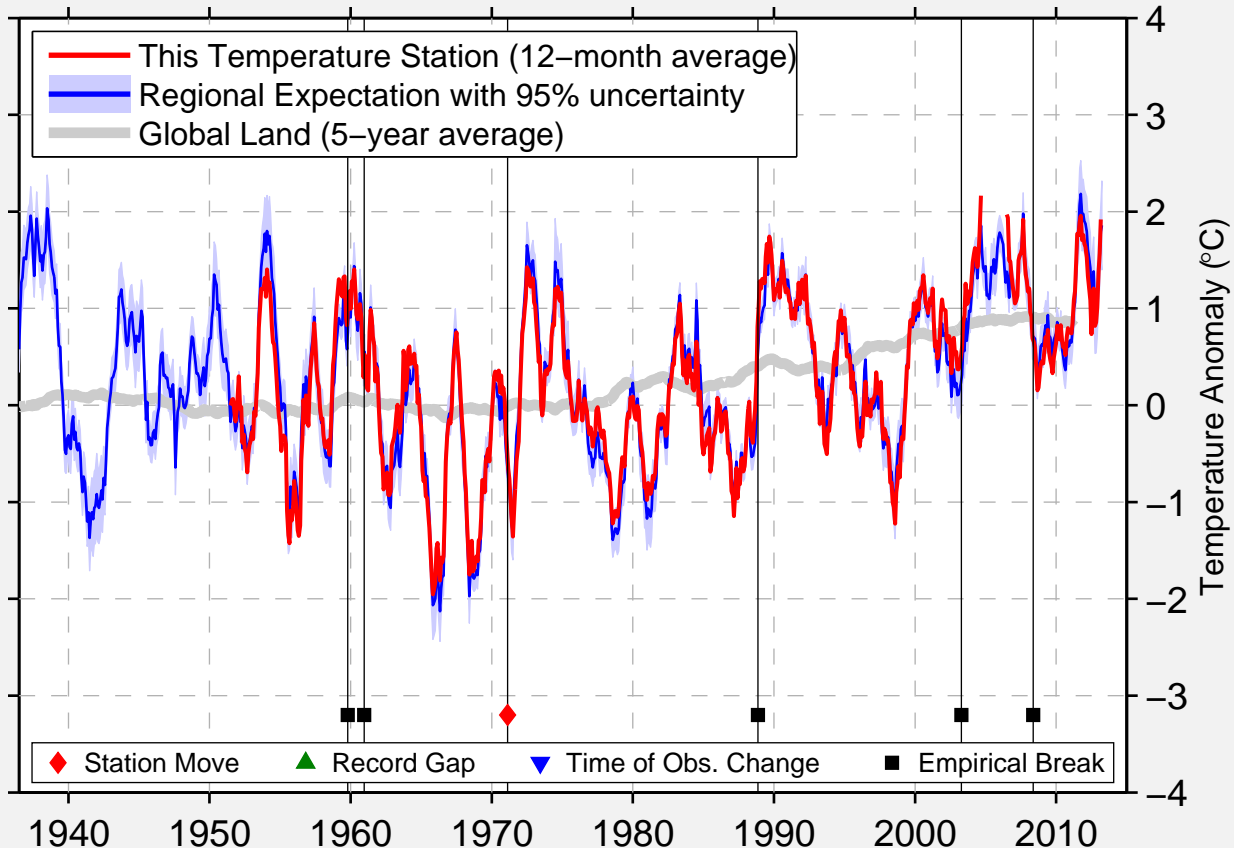

MAKKAUR FYR

70.700 N, 30.459 E (Norway)

Data Quality Controlled and Aligned at Breakpoints

Berkeley Earth