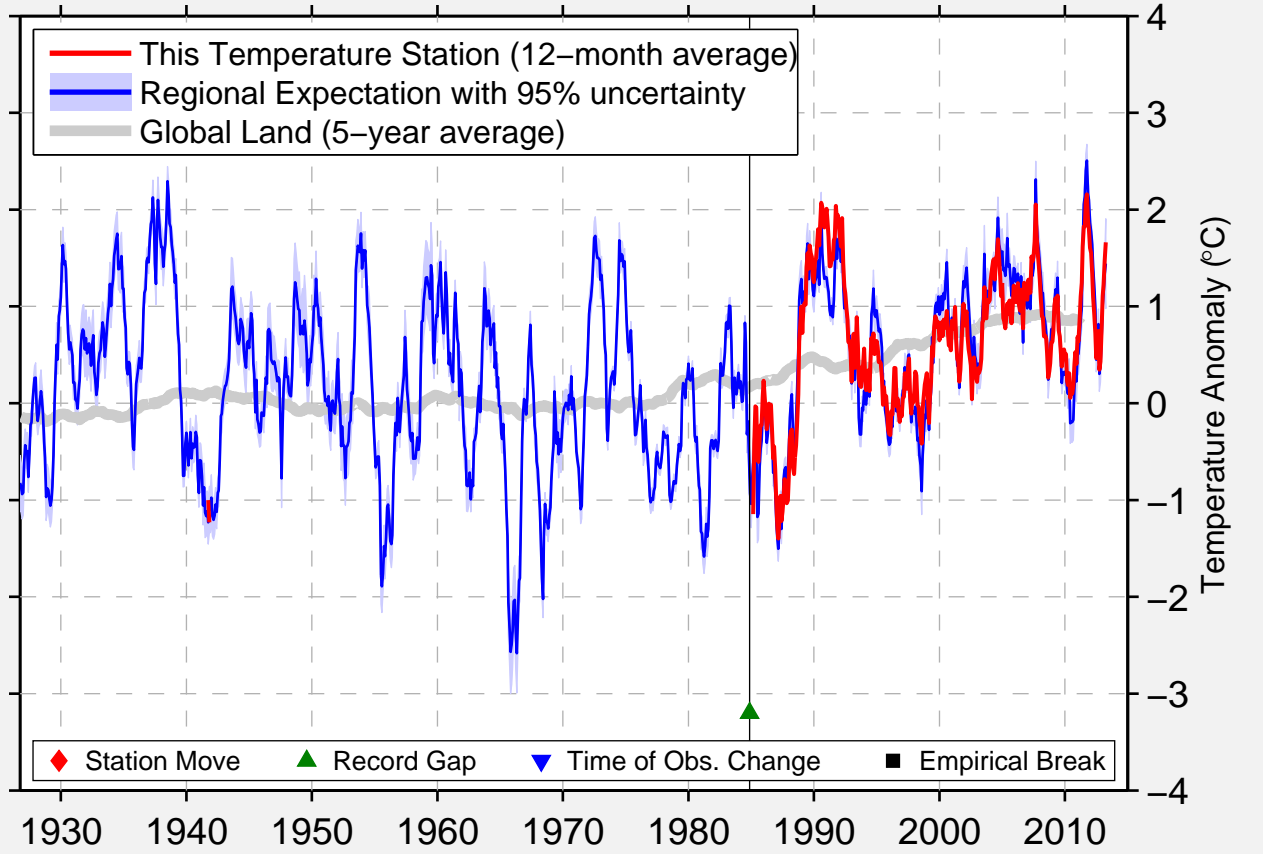

# HAMMERFEST AP

70.682 N, 23.680 E (Norway)

Data Quality Controlled and Aligned at Breakpoints

Berkeley Earth