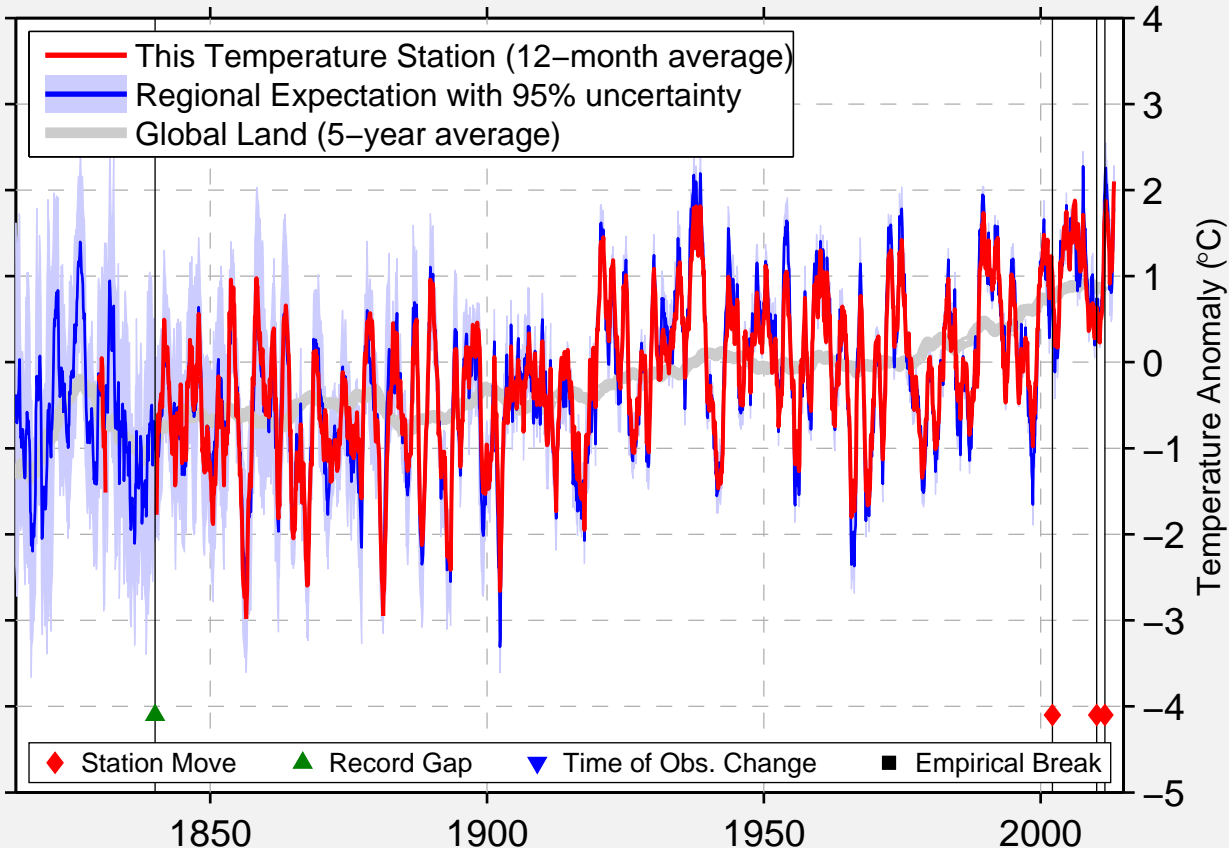

VARDOE

70.367 N, 31.092 E (Norway)

Data Quality Controlled and Aligned at Breakpoints

Berkeley Earth