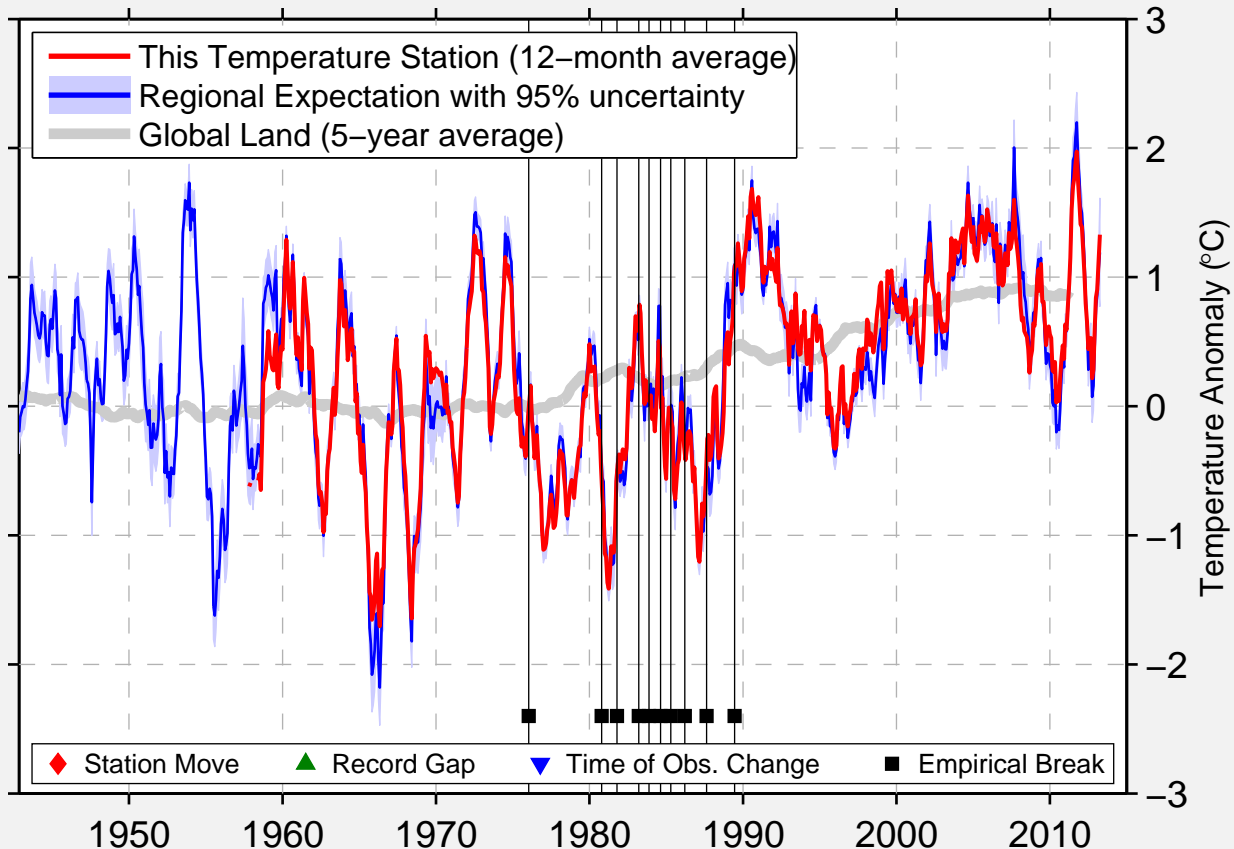

TORSVAG FYR

70.246 N, 19.501 E (Norway)

Data Quality Controlled and Aligned at Breakpoints

Berkeley Earth