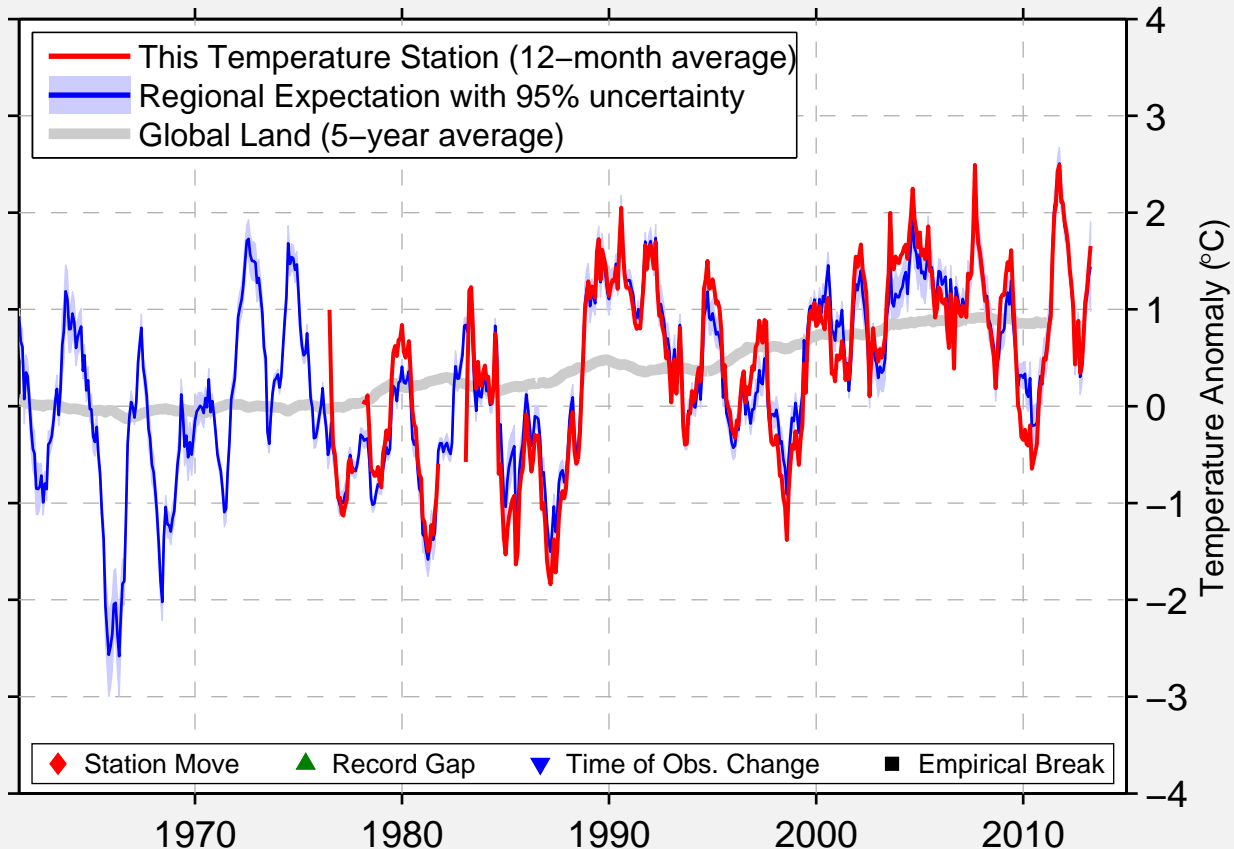

# BANAK

70.064 N, 24.986 E (Norway)

Data Quality Controlled and Aligned at Breakpoints

Berkeley Earth