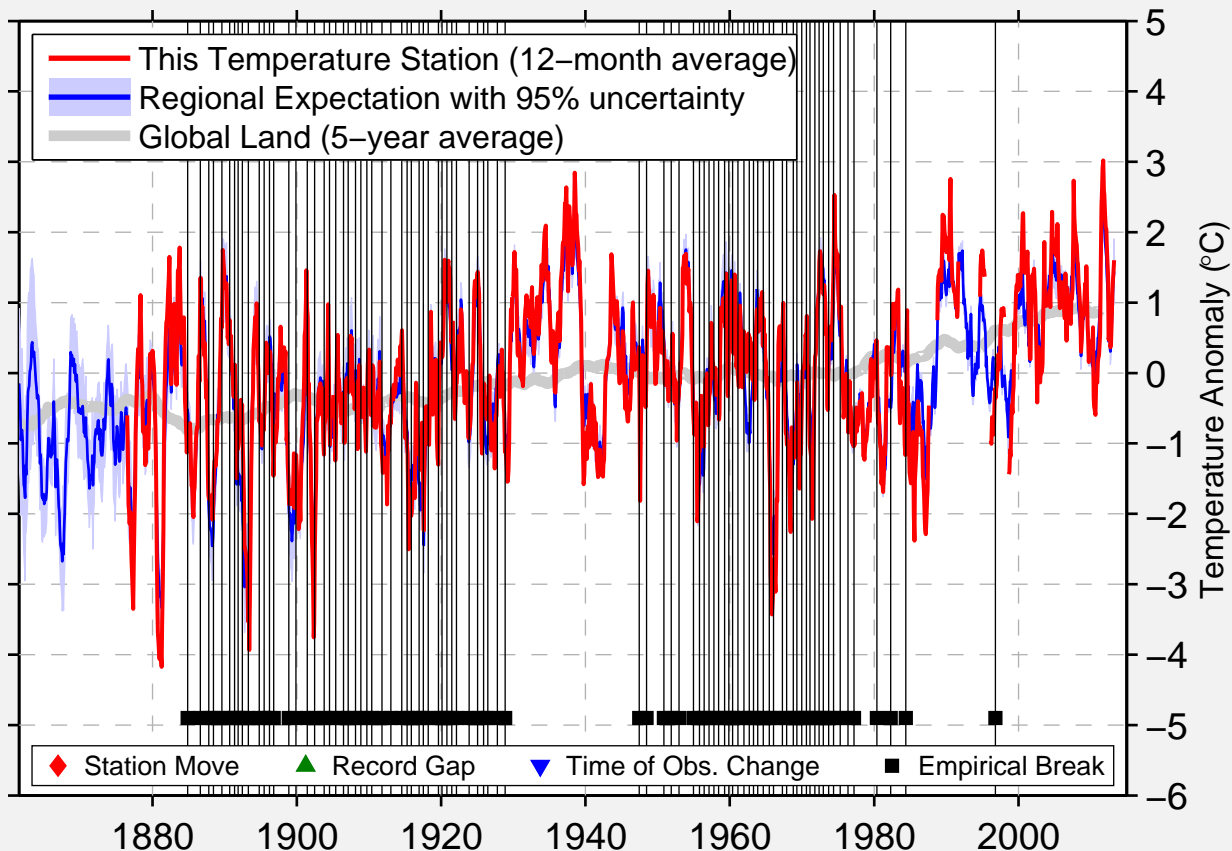

# KARASJOK-MARKANNJARGA

69.465 N, 25.510 E (Norway)

Data Quality Controlled and Aligned at Breakpoints

Berkeley Earth