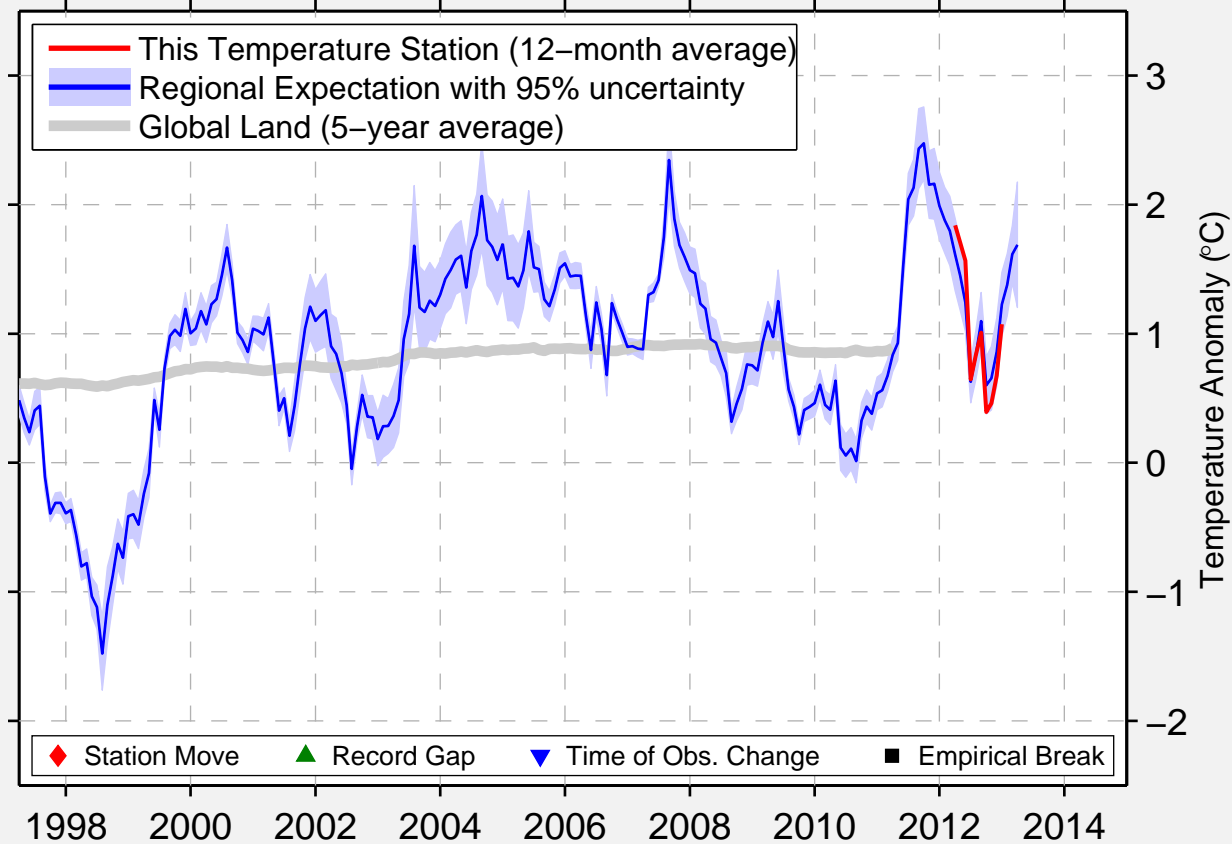

PASVIK

69.452 N, 30.037 E (Norway)

Data Quality Controlled and Aligned at Breakpoints

Berkeley Earth