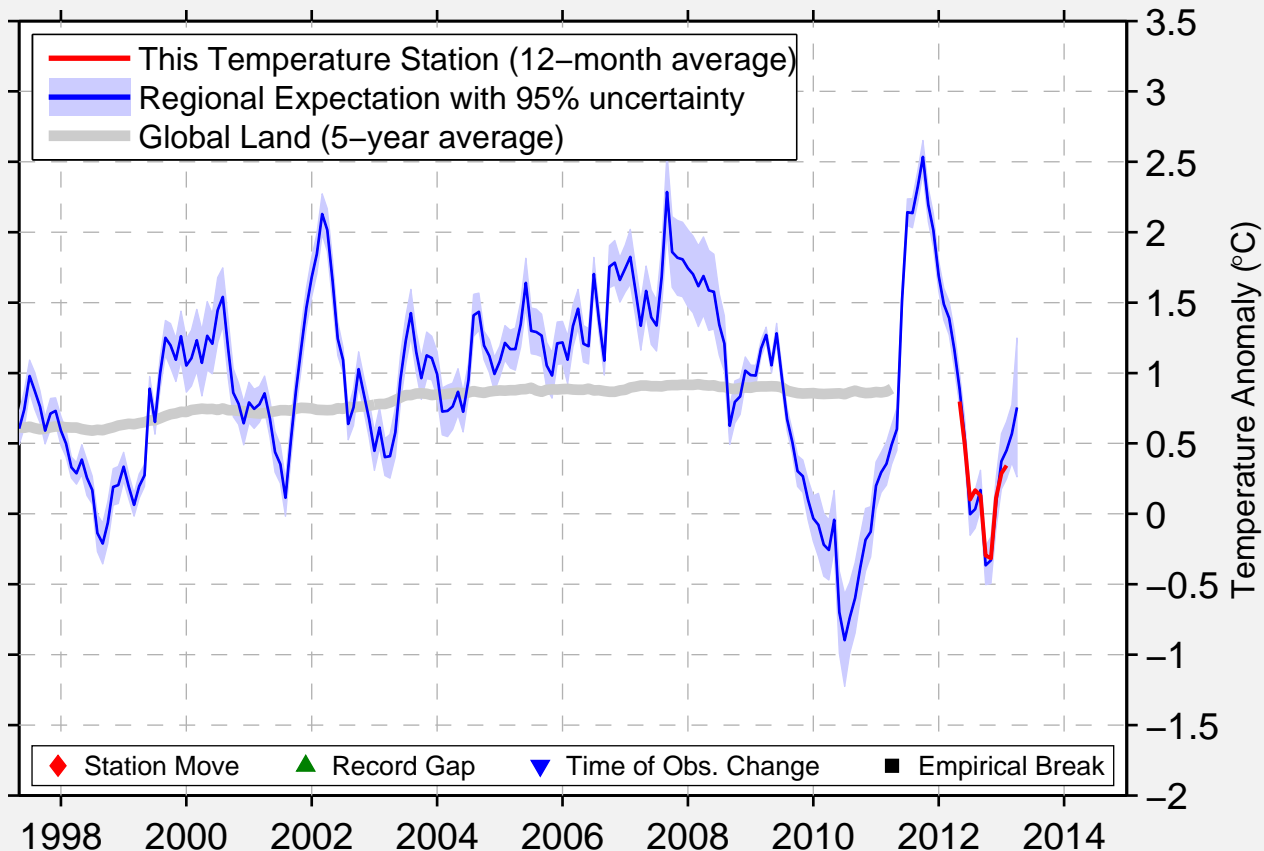

BODO-VAGONES

67.284 N, 14.451 E (Norway)

Data Quality Controlled and Aligned at Breakpoints

Berkeley Earth