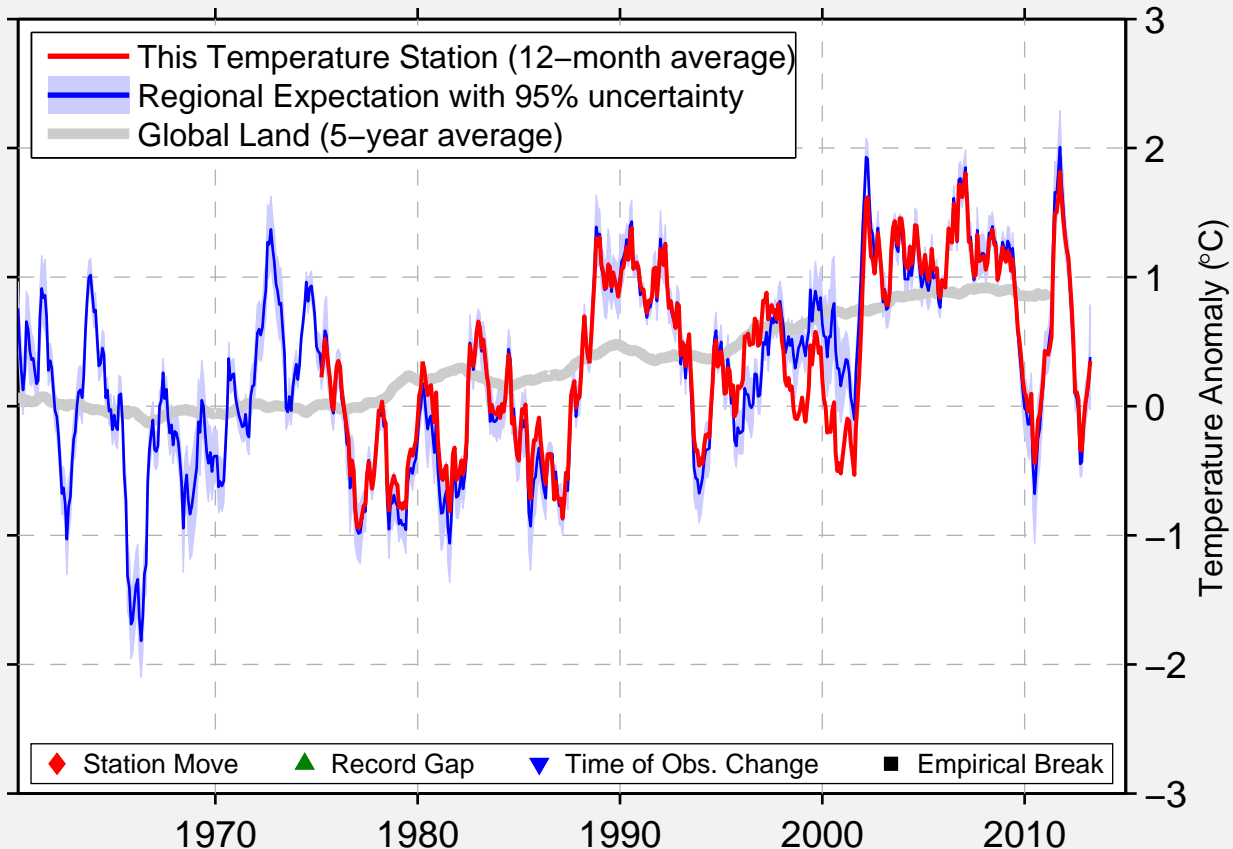

# SKLINNA FYR

65.202 N, 10.996 E (Norway)

Data Quality Controlled and Aligned at Breakpoints

Berkeley Earth