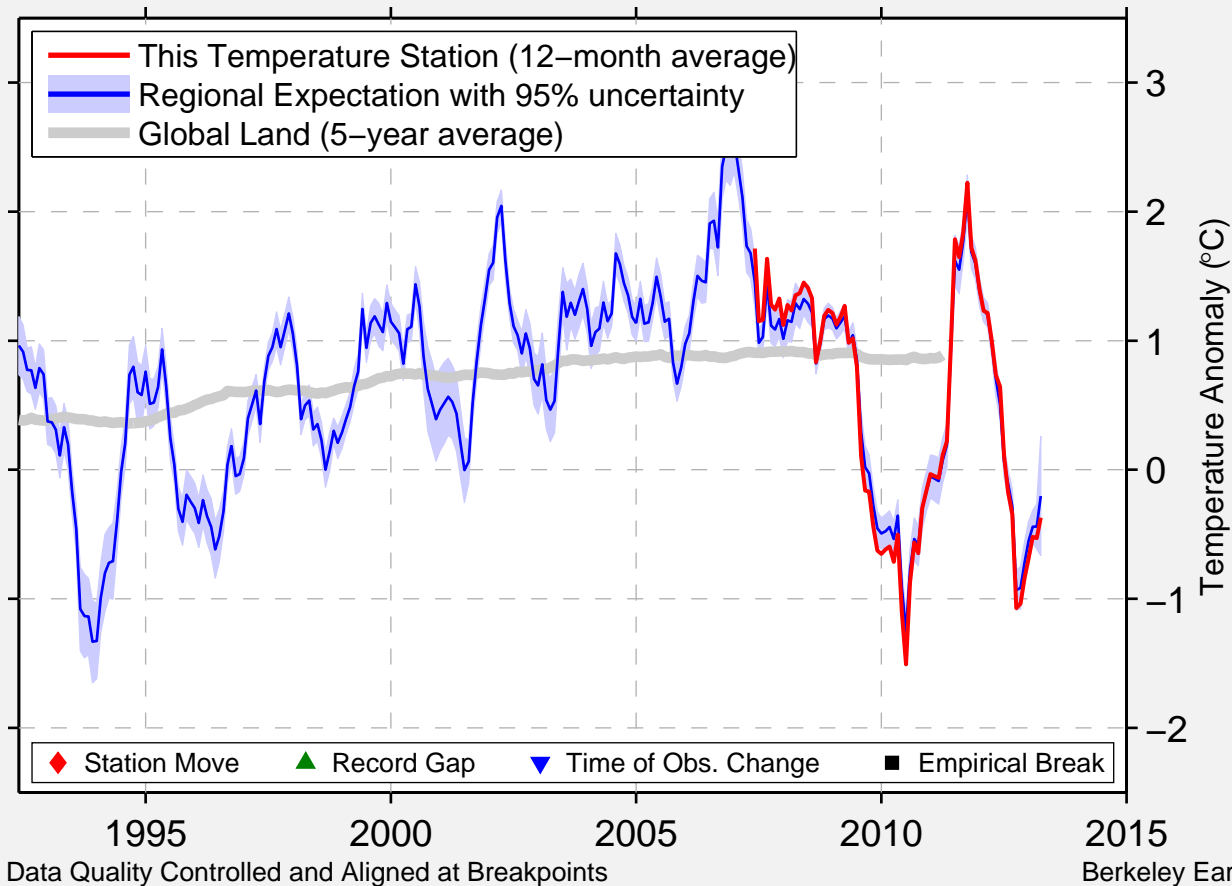

# DOMBAAS

62.078 N, 9.117 E (Norway)

Data Quality Controlled and Aligned at Breakpoints

Berkeley Earth