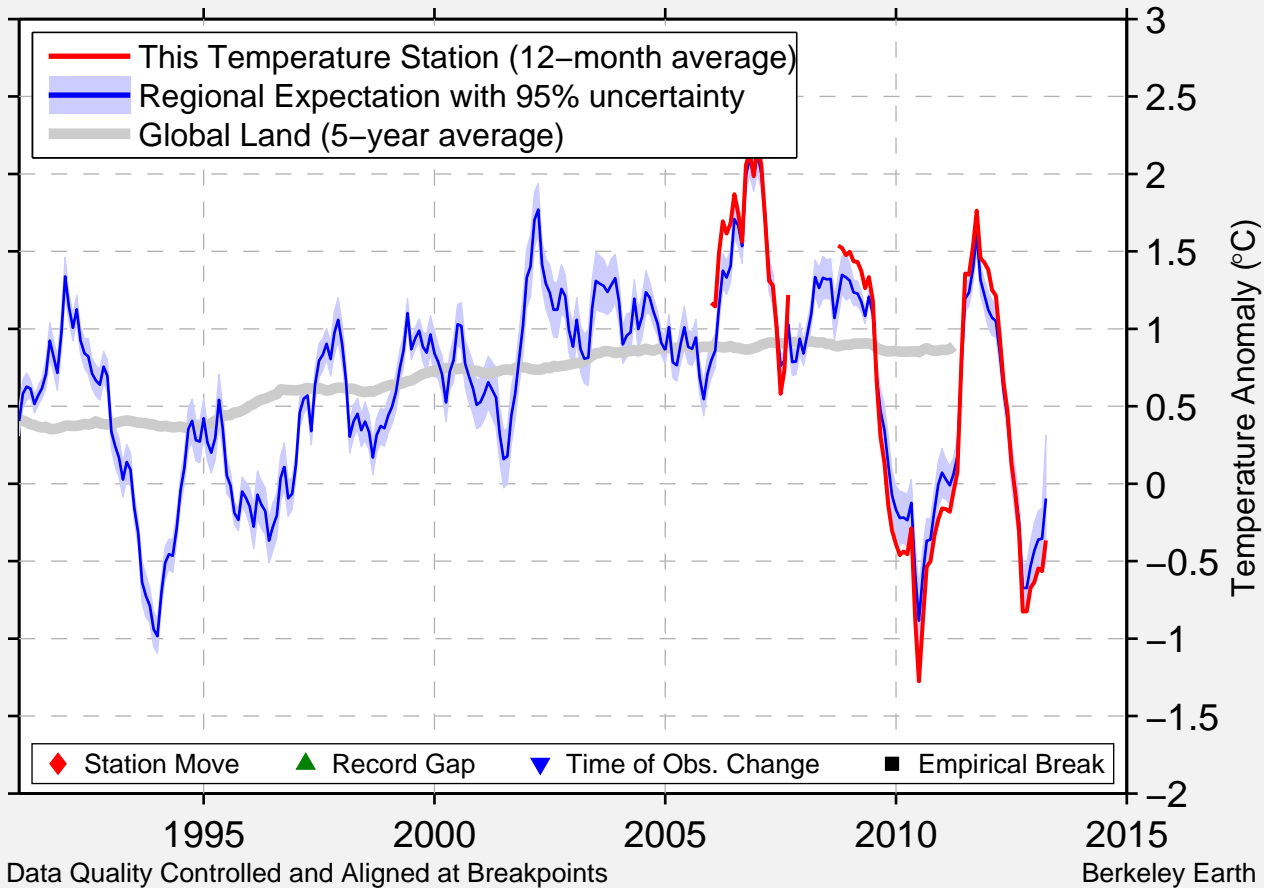

# STRYN

61.905 N, 6.552 E (Norway)

Data Quality Controlled and Aligned at Breakpoints

Berkeley Earth