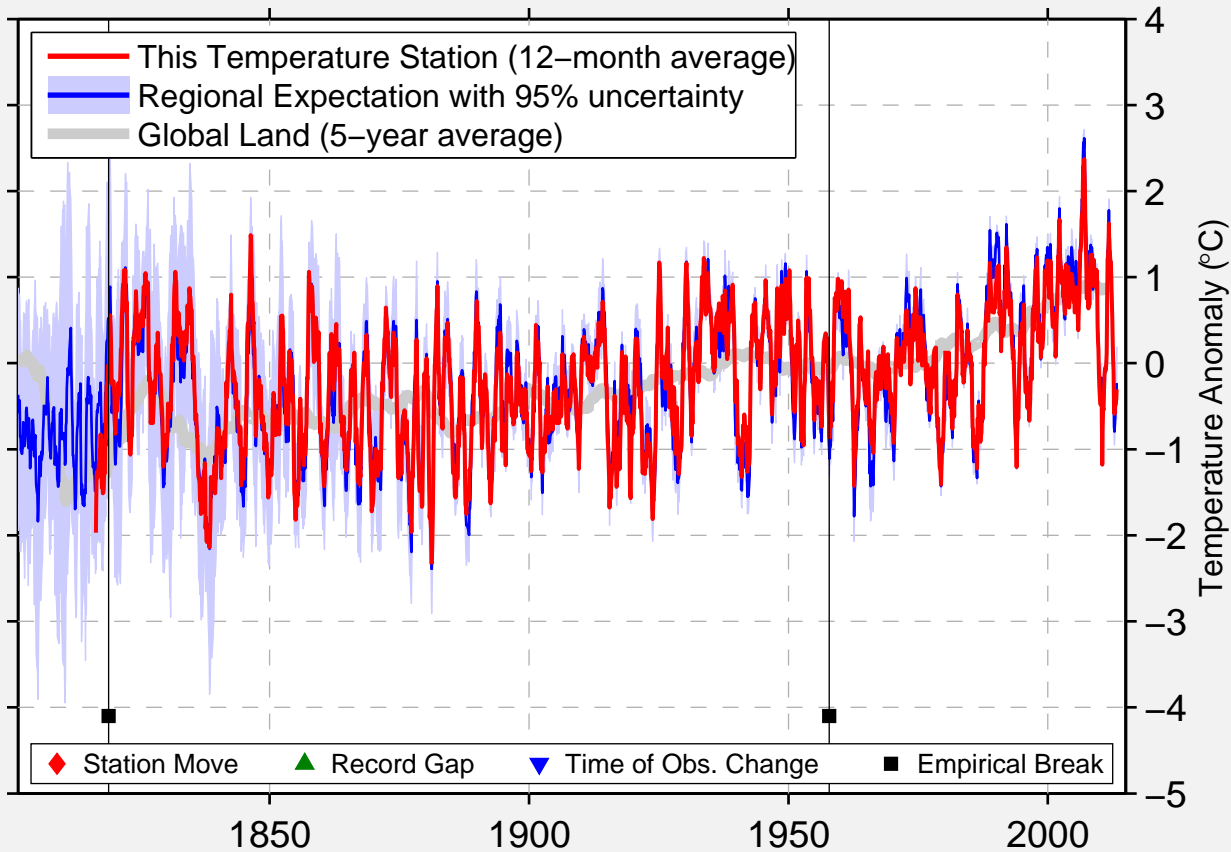

BERGEN/FREDRIKSBERG

60.383 N, 5.333 E (Norway)

Data Quality Controlled and Aligned at Breakpoints

Berkeley Earth