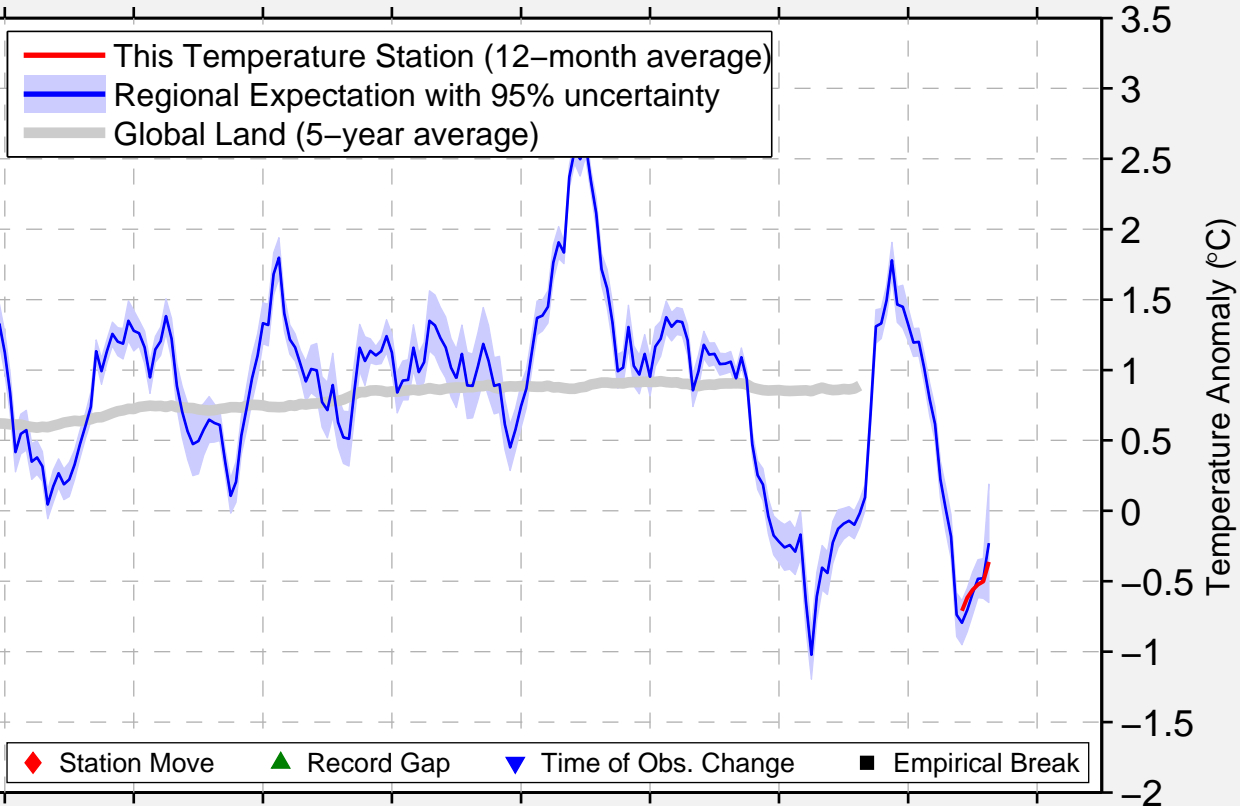

AUSTEVOLL

60.017 N, 5.206 E (Norway)

1998 2000 2002 2004 2006 2008 2010 2012 2014

Data Quality Controlled and Aligned at Breakpoints

Berkeley Earth