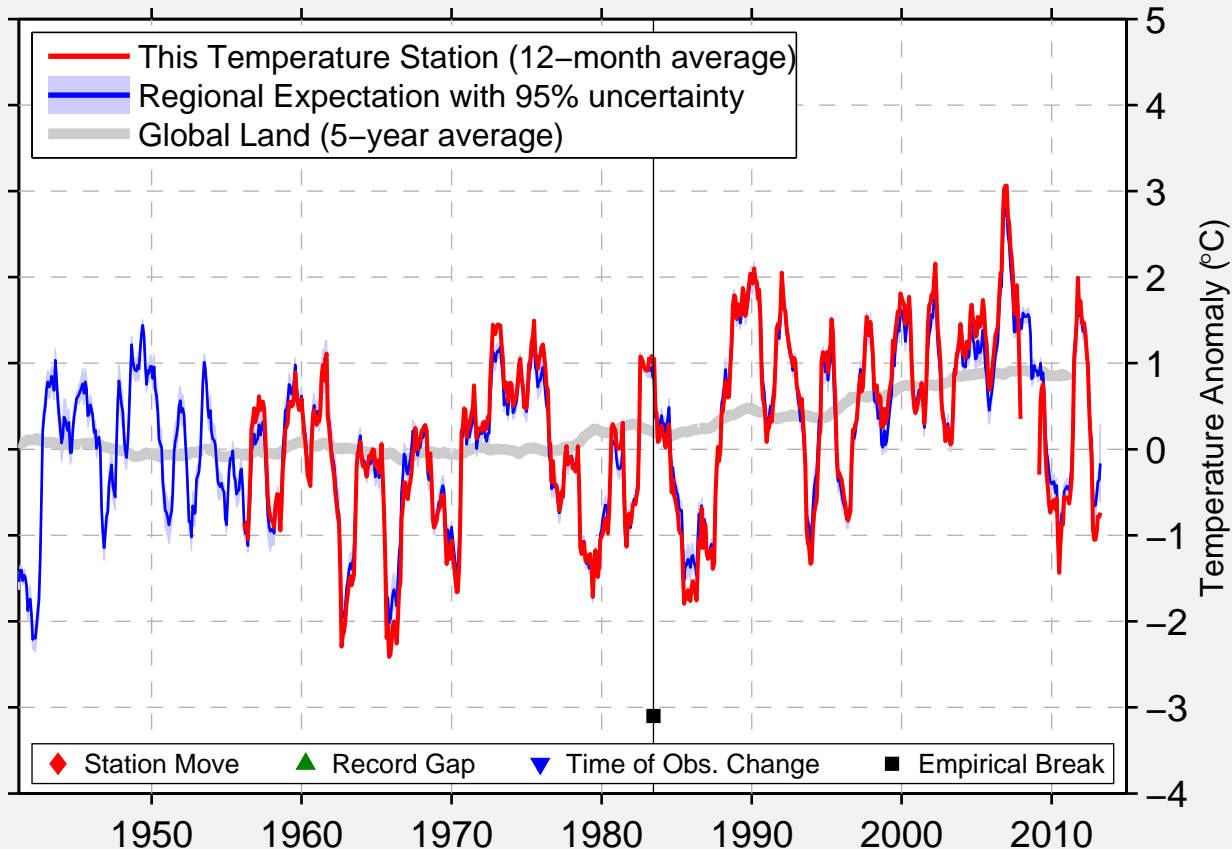

TVEITSUND

59.030 N, 8.519 E (Norway)

Data Quality Controlled and Aligned at Breakpoints

Berkeley Earth