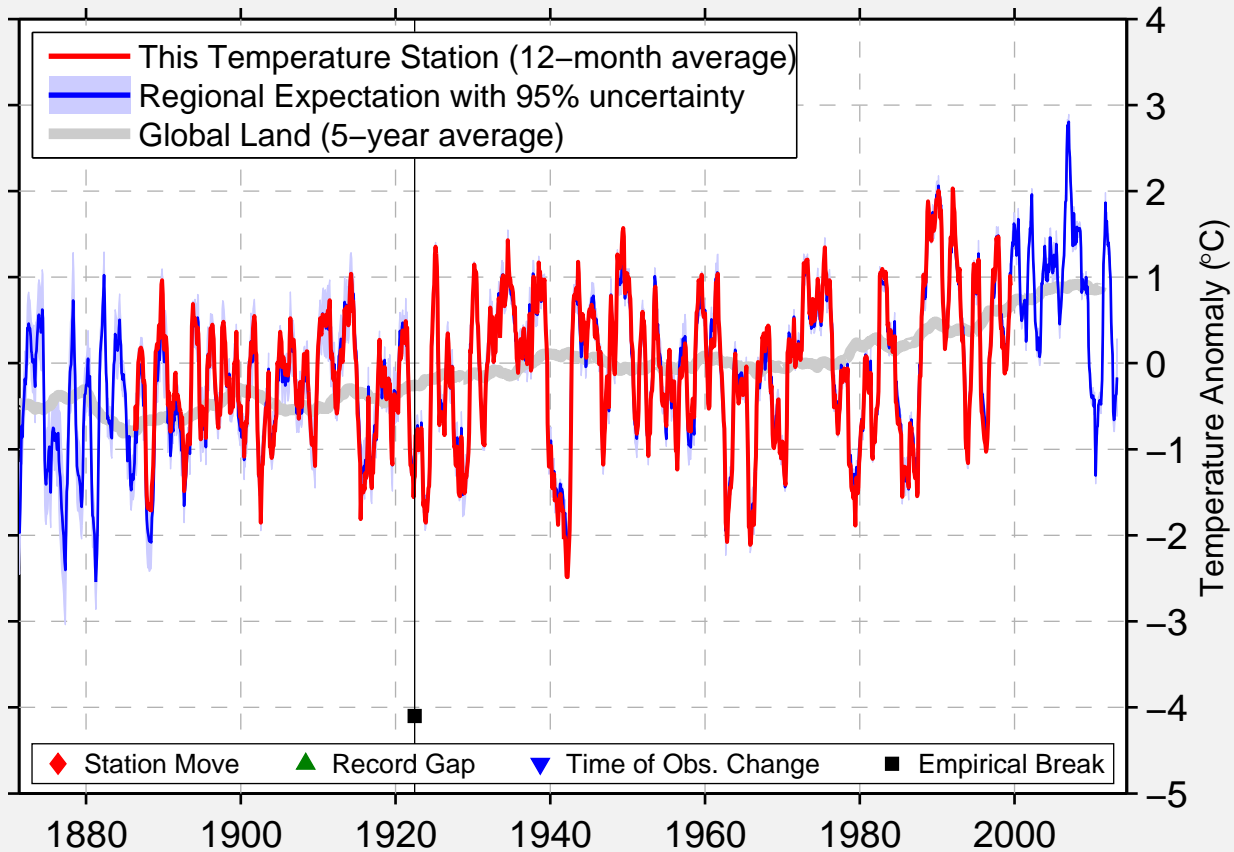

FERDER FYR

59.030 N, 10.530 E (Norway)

Data Quality Controlled and Aligned at Breakpoints

Berkeley Earth