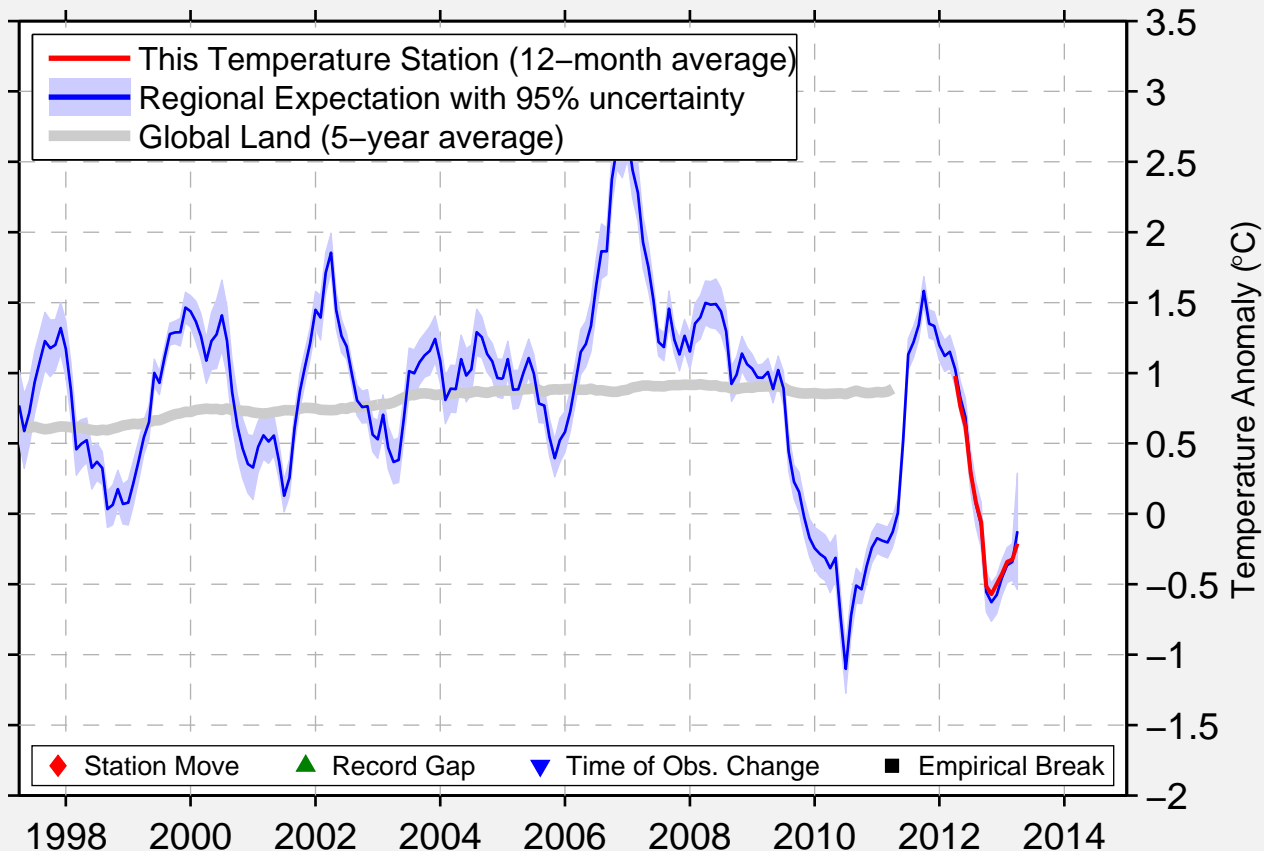

SAERHEIM

58.753 N, 5.650 E (Norway)

Data Quality Controlled and Aligned at Breakpoints

Berkeley Earth