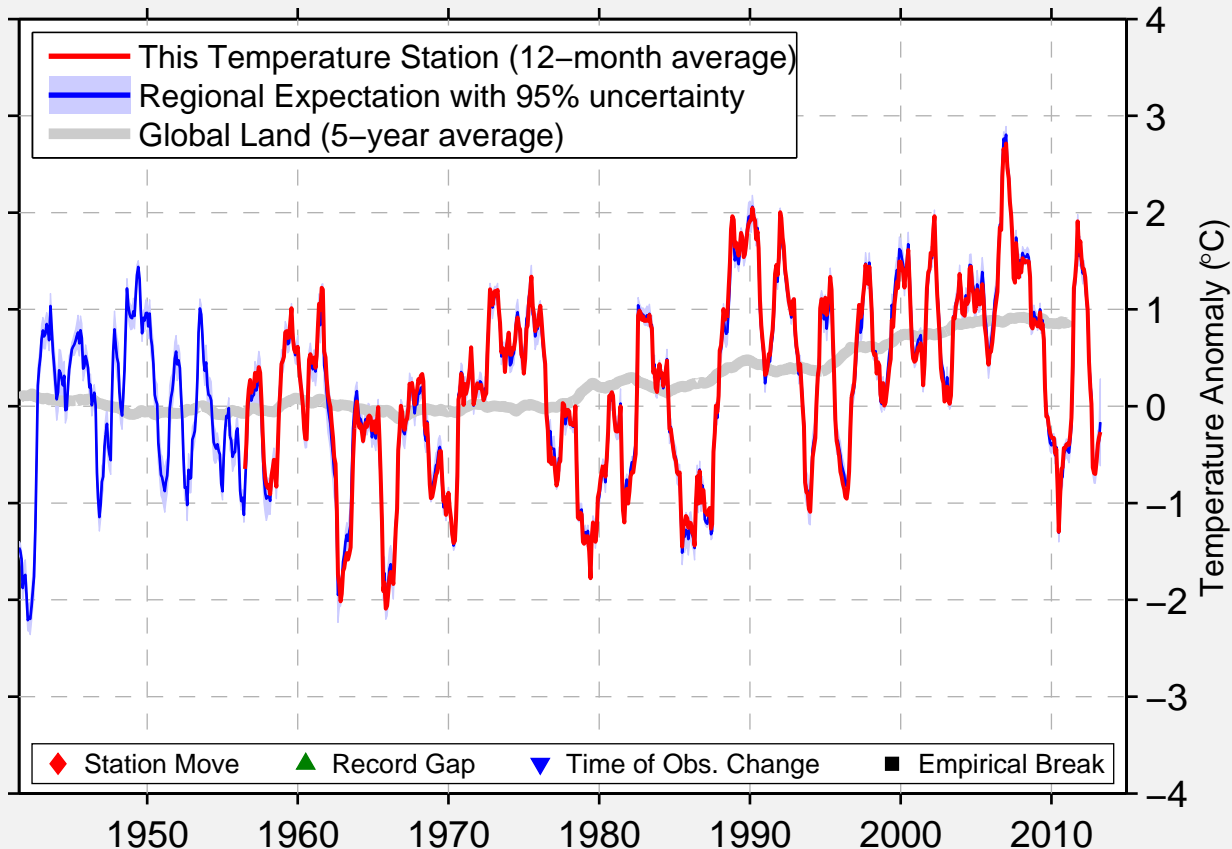

LYNGOR FYR

58.633 N, 9.150 E (Norway)

Data Quality Controlled and Aligned at Breakpoints

Berkeley Earth