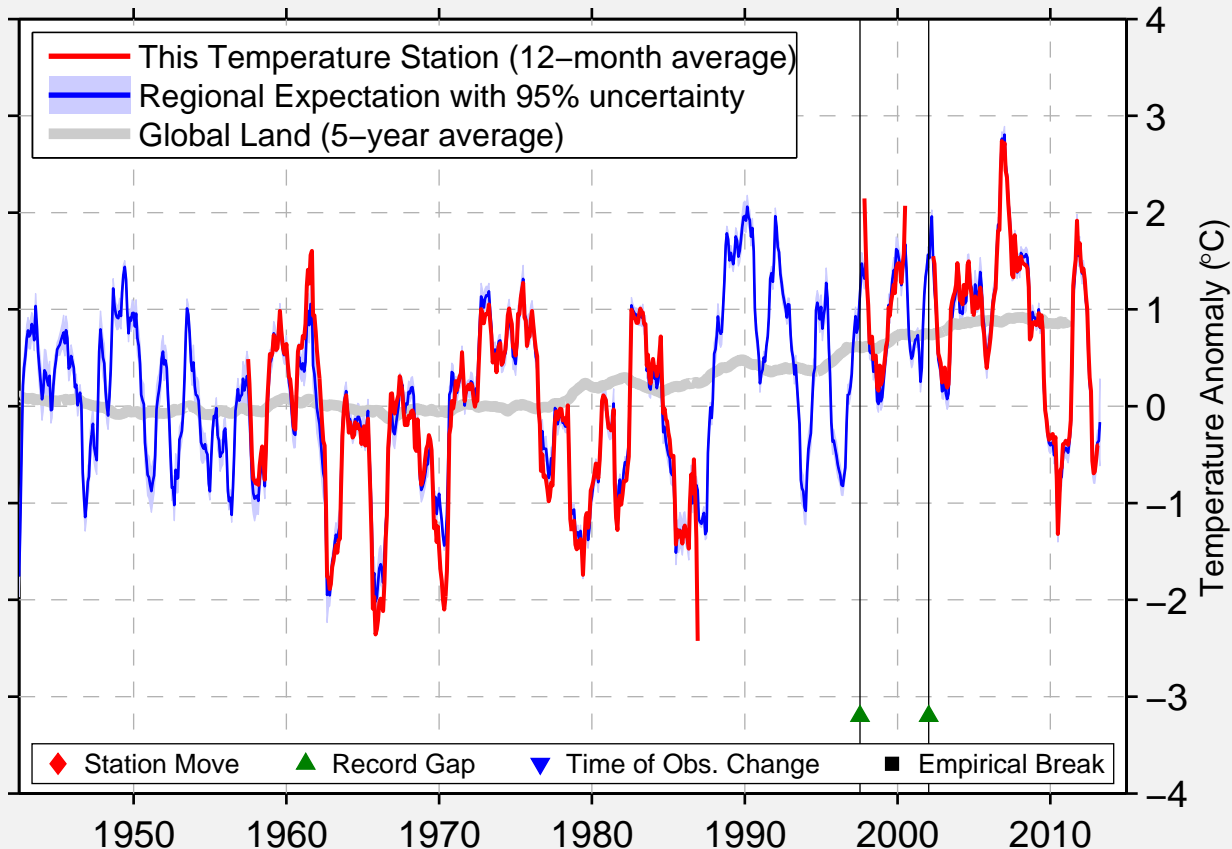

LANDVIK

58.336 N, 8.520 E (Norway)

Data Quality Controlled and Aligned at Breakpoints

Berkeley Earth