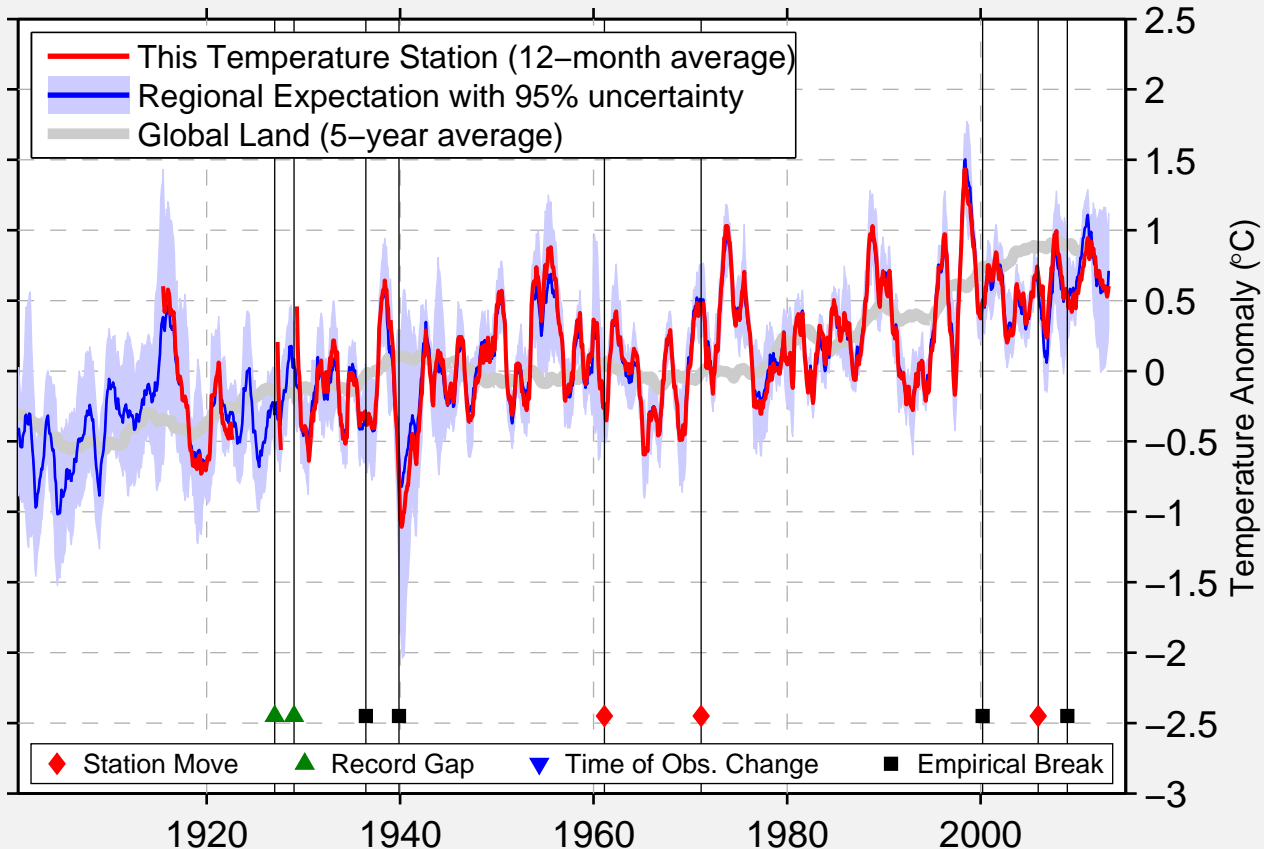

NORFOLK ISLAND AIRPORT

29.000 S, 167.748 E (Norfolk Island [Australia])

Data Quality Controlled and Aligned at Breakpoints

Berkeley Earth