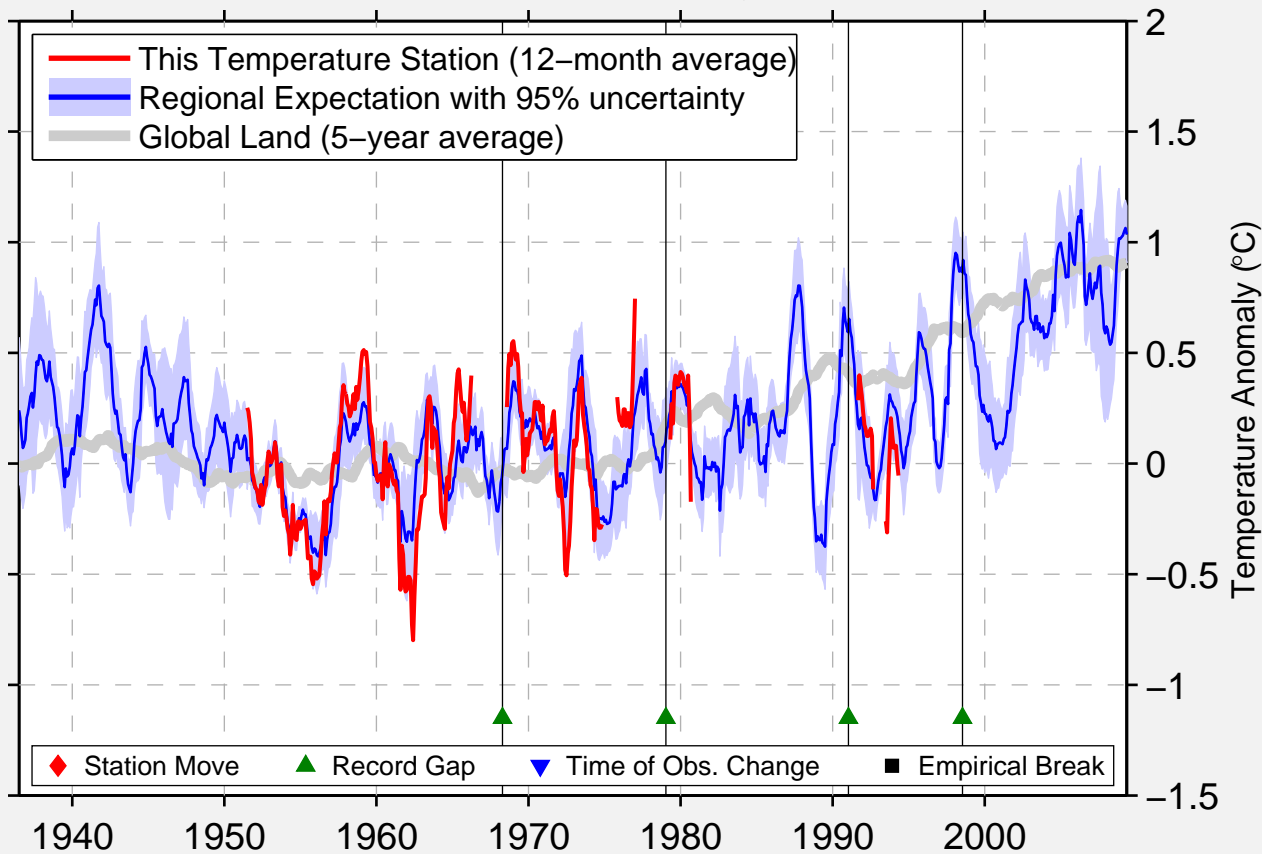

MAKURDI NIGI MAKU

7.690 N, 8.563 E (Nigeria)

Data Quality Controlled and Aligned at Breakpoints

Berkeley Earth