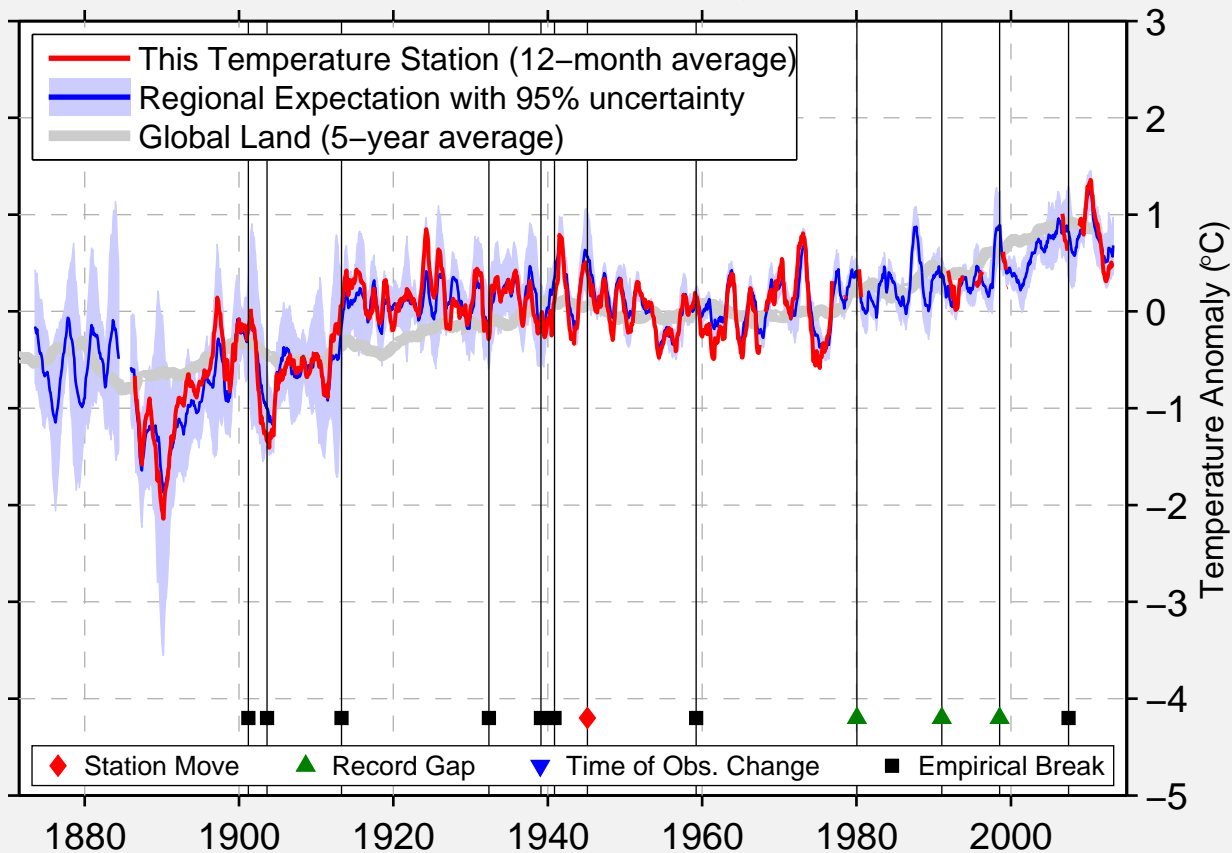

LAGOS/IKEJA

6.516 N, 3.369 E (Nigeria)

Data Quality Controlled and Aligned at Breakpoints

Berkeley Earth