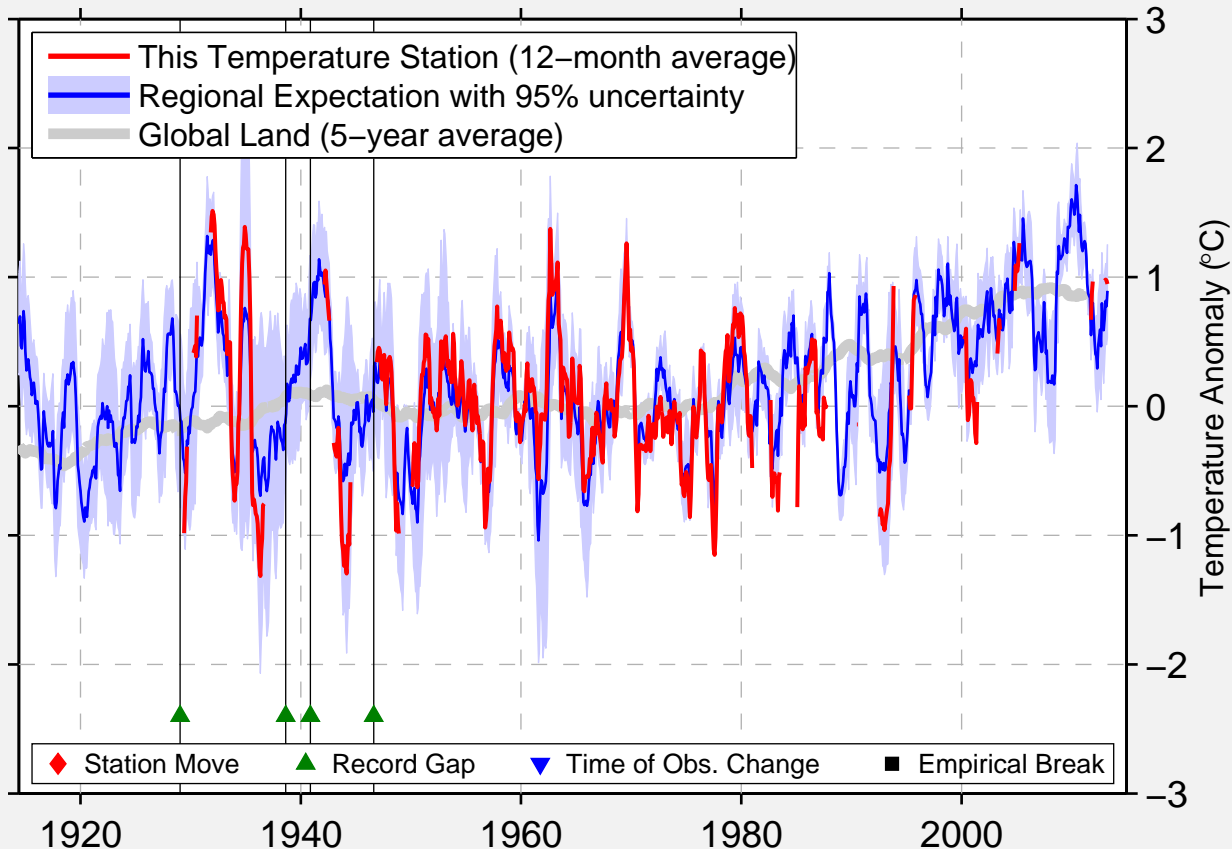

# BILMA NIGE BILM

18.683 N, 12.917 E (Niger)

Data Quality Controlled and Aligned at Breakpoints

Berkeley Earth