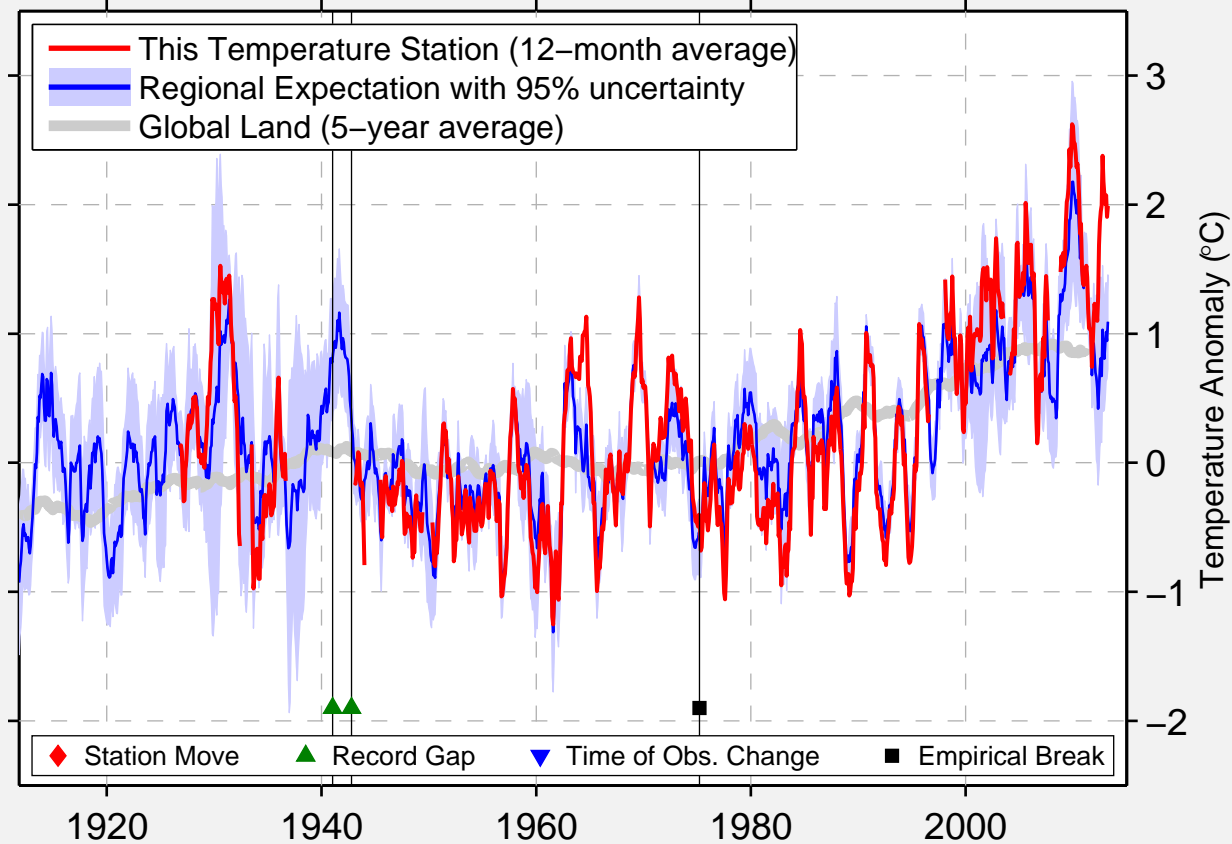

# AGADEZ AIRPORT

16.970 N, 7.976 E (Niger)

Data Quality Controlled and Aligned at Breakpoints

Berkeley Earth