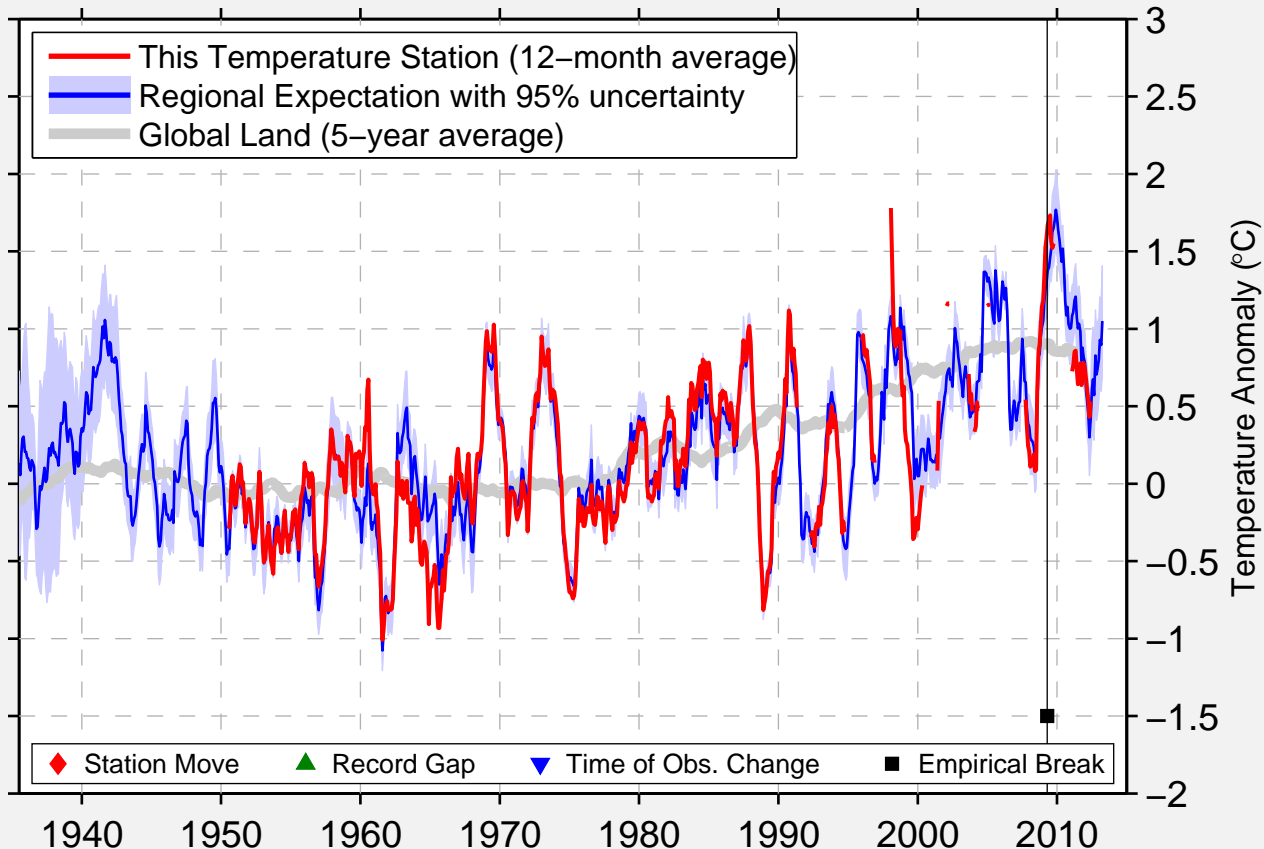

# BIRNI -KONNI

13.800 N, 5.252 E (Niger)

Data Quality Controlled and Aligned at Breakpoints

Berkeley Earth